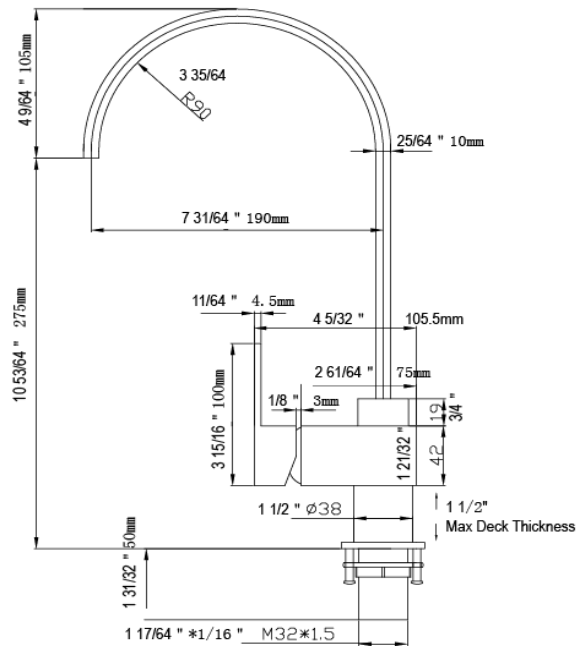

## Specifications

<b>Handle</b>	Zinc handle
<b>Spout</b>	Brass
<b>Cartridge</b>	Ceramic disc cartridge
<b>Escutcheon</b>	Metal
<b>Max Waterflow</b>	1.8GPM@ 60 PSI
<b>Spout Reach</b>	7- 31/64"
<b>Spout Height</b>	10 -53/64"
<b>Mouting Holes</b>	1
<b>Max Deck Thickness</b>	1 -1/2"

## Dimensions