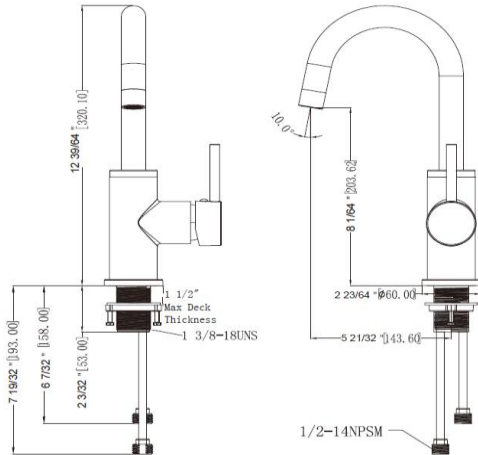

Eastport Single Handle Bar Faucet

Specifications

Handle	Zinc handle
Spout	Brass
Cartridge	Ceramic disc Cartridge
Waterway	Brass
Max Waterflow	1.2GPM@ 60 PSI
Spout Reach	5- 21/32"
Spout Height	8 -1/64"
Mouting Holes	1
Max Deck Thickness	1 -1/2"

Dimensions

Warranty & Compliances

Warranty	Lifetime Limited Warranty, Lifetime Limited Finish Warranty
IAPMO/UPC	CUPC compliant
ASME	ASME A112.18.1-2012/CSA B125.1-12
NSF/ANSI	NSF/ANSI 61-2012
Lead Free	AB1953 compliant
ADA	Compliant
WaterSense	Compliance with EPA WaterSense® High Efficiency Lavatory Faucet Specification

Order Codes & Finishes/Colors

Brushed Nickel (US15)	547570	
Polished Chrome	547562	
Oil Rubbed Bronze		

Type:
Job:
Order Code:
Approvals: