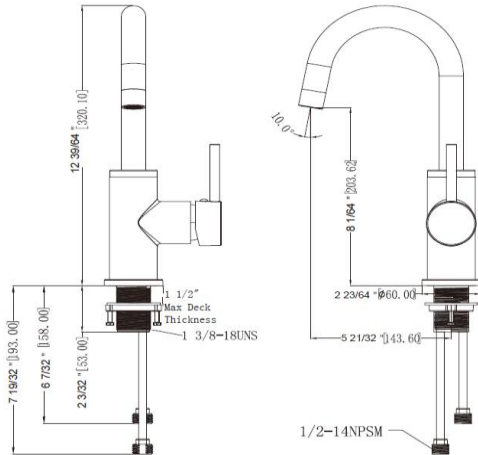

Eastport Single Handle Bar Faucet

Specifications

Handle	Zinc handle
Spout	Brass
Cartridge	Ceramic disc Cartridge
Waterway	Brass
Max Waterflow	1.2GPM@ 60 PSI
Spout Reach	5- 21/32"
Spout Height	8 -1/64"
Mouting Holes	1
Max Deck Thickness	1 -1/2"

Dimensions

Warranty & Compliances

Warranty	Lifetime Limited Warranty, Lifetime Limited Finish Warranty
IAPMO/UPC	CUPC compliant
ASME	ASME A112.18.1-2012/CSA B125.1-12
NSF/ANSI	NSF/ANSI 61-2012
Lead Free	AB1953 compliant
ADA	Compliant
WaterSense	Compliance with EPA WaterSense® High Efficiency Lavatory Faucet Specification

Order Codes & Finishes/Colors

Brushed Nickel (US15)	547570	
Polished Chrome	547562	
Oil Rubbed Bronze		

Type:

Job:

Order Code:

Approvals: