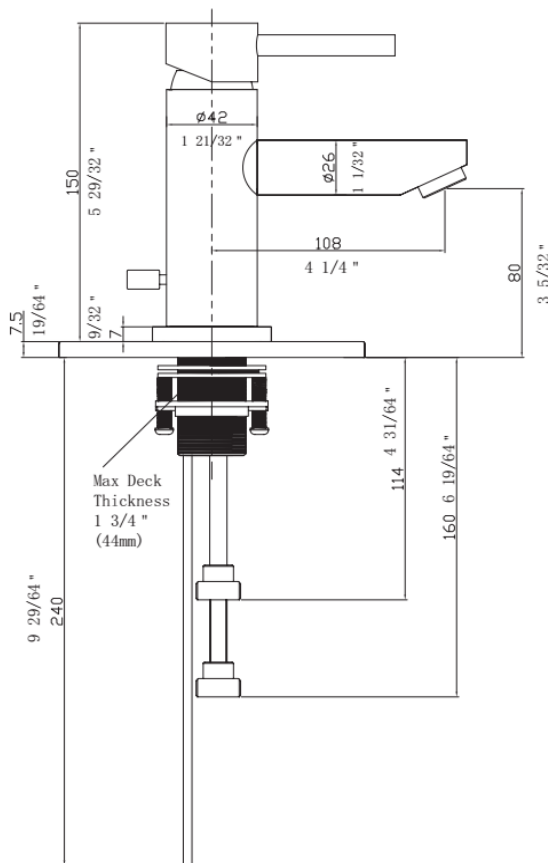

# Eastport Single Handle Lavatory Faucet

## Specifications

<b>Handle</b>	Zinc handle
<b>Spout</b>	Brass
<b>Cartridge</b>	Ceramic disc Cartridge
<b>Waterway</b>	Brass
<b>Max Waterflow</b>	1.2GPM@ 60 PSI
<b>Spout Reach</b>	4 - 1/4"
<b>Spout Height</b>	3 - 5/32"
<b>Mouting Holes</b>	1
<b>Max Deck Thickness</b>	1 3/4"
<b>Popup</b>	Brass

## Dimensions