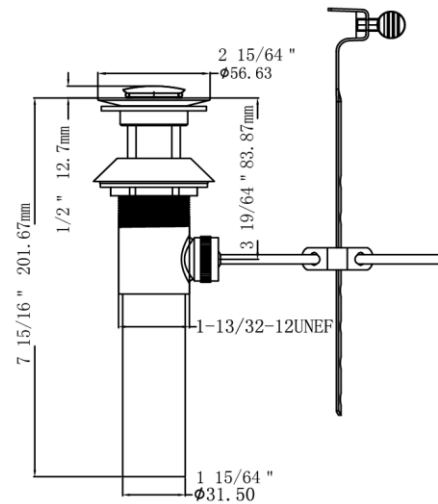

# Eastport Single Handle Lavatory Faucet

## Specifications

<b>Handle</b>	Zinc handle
<b>Spout</b>	Brass
<b>Cartridge</b>	Ceramic disc Cartridge
<b>Waterway</b>	Brass
<b>Max Waterflow</b>	1.2GPM@ 60 PSI
<b>Spout Reach</b>	4 - 1/4"
<b>Spout Height</b>	3 - 5/32"
<b>Mouting Holes</b>	1
<b>Max Deck Thickness</b>	1 3/4"
<b>Popup</b>	Brass

## Dimensions