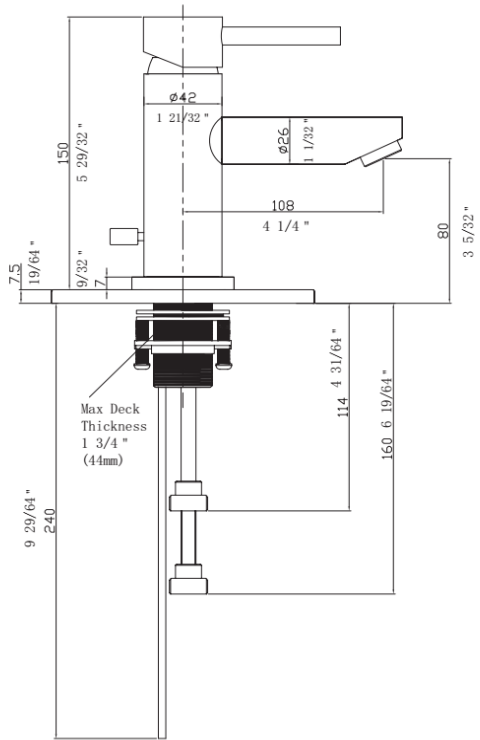

# Eastport Single Handle Lavatory Faucet

## Specifications

<b>Handle</b>	Zinc handle
<b>Spout</b>	Brass
<b>Cartridge</b>	Ceramic disc Cartridge
<b>Waterway</b>	Brass
<b>Max Waterflow</b>	1.2GPM@ 60 PSI
<b>Spout Reach</b>	4 - 1/4"
<b>Spout Height</b>	3 - 5/32"
<b>Mouting Holes</b>	1
<b>Max Deck Thickness</b>	1 3/4"
<b>Popup</b>	Brass

## Dimensions