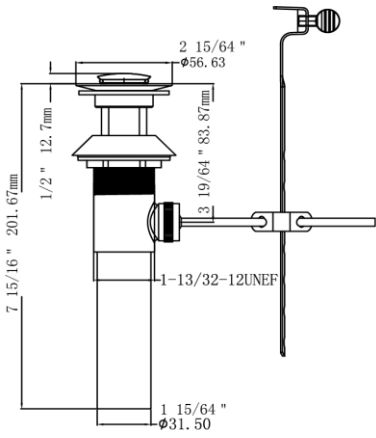

# Eastport Single Handle Lavatory Faucet

## Specifications

<b>Handle</b>	Zinc handle
<b>Spout</b>	Brass
<b>Cartridge</b>	Ceramic disc Cartridge
<b>Waterway</b>	Brass
<b>Max Waterflow</b>	1.2GPM@ 60 PSI
<b>Spout Reach</b>	4 - 1/4"
<b>Spout Height</b>	3 - 5/32"
<b>Mouting Holes</b>	1
<b>Max Deck Thickness</b>	1 3/4"
<b>Popup</b>	Brass

## Dimensions

## Order Codes & Finishes/Colors

<b>Brushed Nickel (US15)</b>	<b>547554</b>	
<b>Polished Chrome</b>	<b>547547</b>	
<b>Oil Rubbed Bronze</b>		

Type:  
 Job:  
 Order Code:  
 Approvals:

Design House reserves the right to make changes in materials, specifications & models at any time. Design House also reserves the right to discontinue product without notice or obligation.