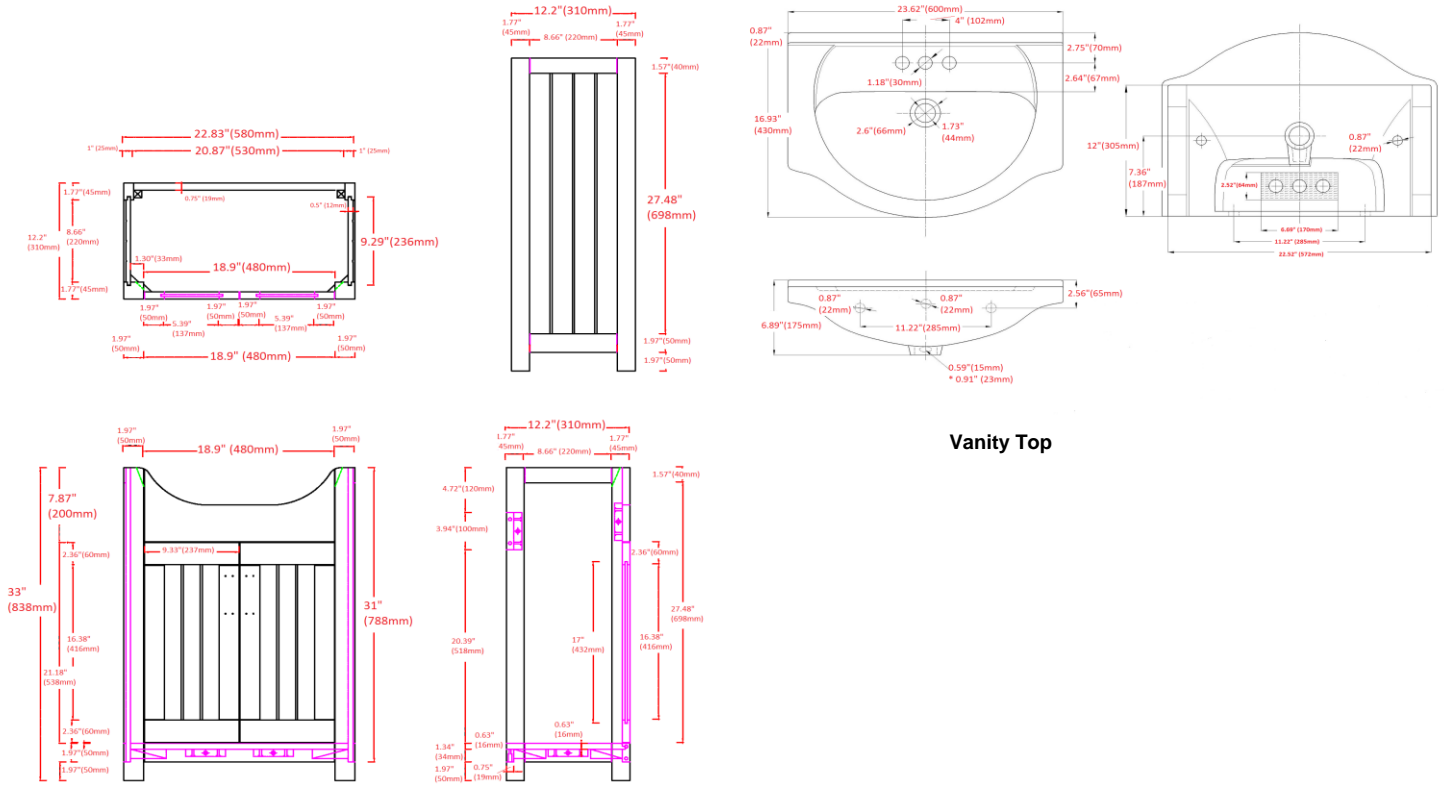

Two Door Combo Vanity Weathered Gray

Specifications

- Solid Wood & wood veneer materials
- Weathered Gray finish
- Soft-closing Hinge
- White Porcelain vanity top with integrated bowl, pre-drilled for 4" faucet spread
- California 93120 compliant
- Faucet Sold Separately

Dimensions

Warranty & Compliances

Warranty Limited 1 year warranty
California 93120 Compliant

Order Codes & Finishes/Colors

24"w x 17"d x 33"h Weathered Gray 547505

Type:
Job:
Order Code:
Approvals:

Design House reserves the right to make changes in materials, specifications & models at any time. Design House also reserves the right to discontinue product without notice or obligation.