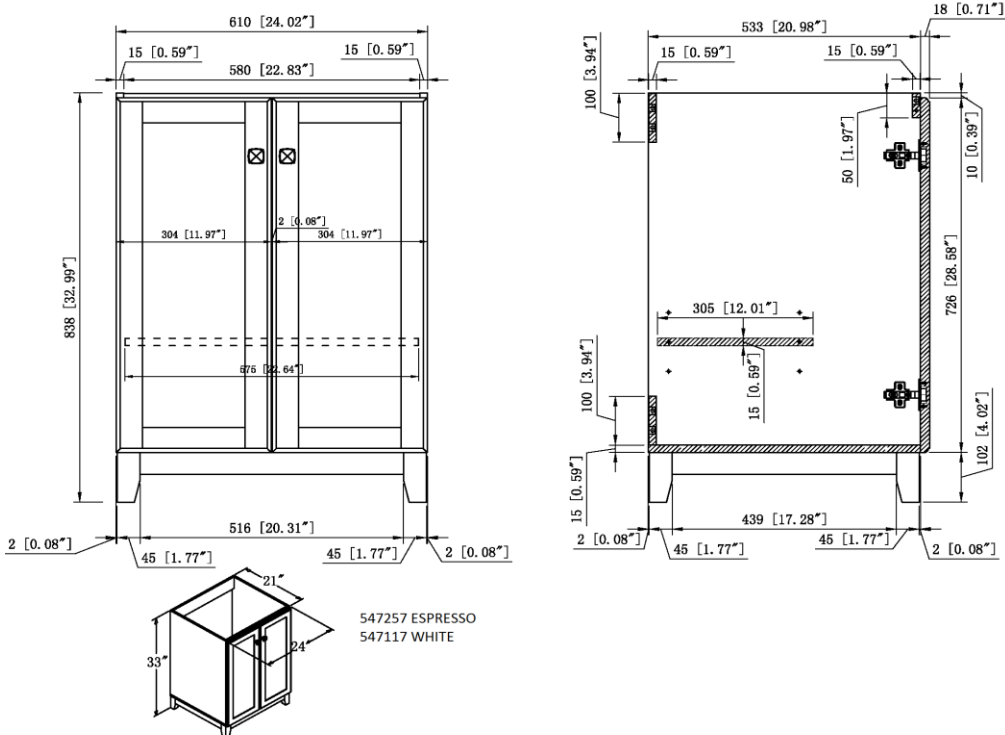

Shorewood Two Door Vanity Espresso

Specifications

- Solid wood frame & leg & leg base, Espresso finish
- MDF with Birch veneer for door center
- Soft-closing hinge
- One adjustable shelf inside
- Square knob on each door, Satin nickel with TruMatch™ finish
- Durable water-resistant finish
- California 93120 compliant
- Vanity Top and Faucet sold Separately

Dimensions

Warranty & Compliances

- Warranty** Limited 1 year warranty
- California 93120** Compliant

Order Codes & Finishes/Colors

- RTA**
- 24"w x 21"d x 33"h** 547257

Type:
 Job:
 Order Code:
 Approvals: