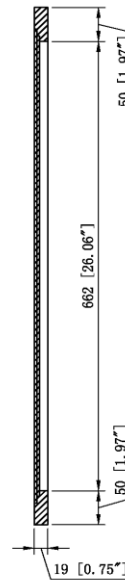

Shorewood Mirror White

Specifications

Solid wood frame white finish
4mm mirror
California 93120 compliant

Dimensions

Warranty & Compliances

Warranty Limited 1 year warranty
California 93120 Compliant

Order Codes & Finishes/Colors

30"w x 30"d 547224

Type:
Job:
Order Code:
Approvals:

Design House reserves the right to make changes in materials, specifications & models at any time. Design House also reserves the right to discontinue product without notice or obligation.