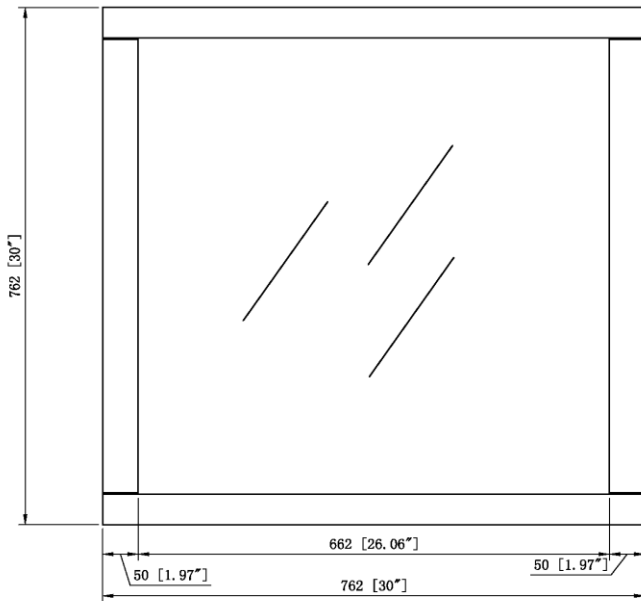

Shorewood Mirror White

Specifications

Solid wood frame white finish
4mm mirror
California 93120 compliant

Dimensions

Warranty & Compliances

Warranty Limited 1 year warranty
California 93120 Compliant

Order Codes & Finishes/Colors

30"w x 30"d 547224

Type:
Job:
Order Code:
Approvals:

Design House reserves the right to make changes in materials, specifications & models at any time. Design House also reserves the right to discontinue product without notice or obligation.