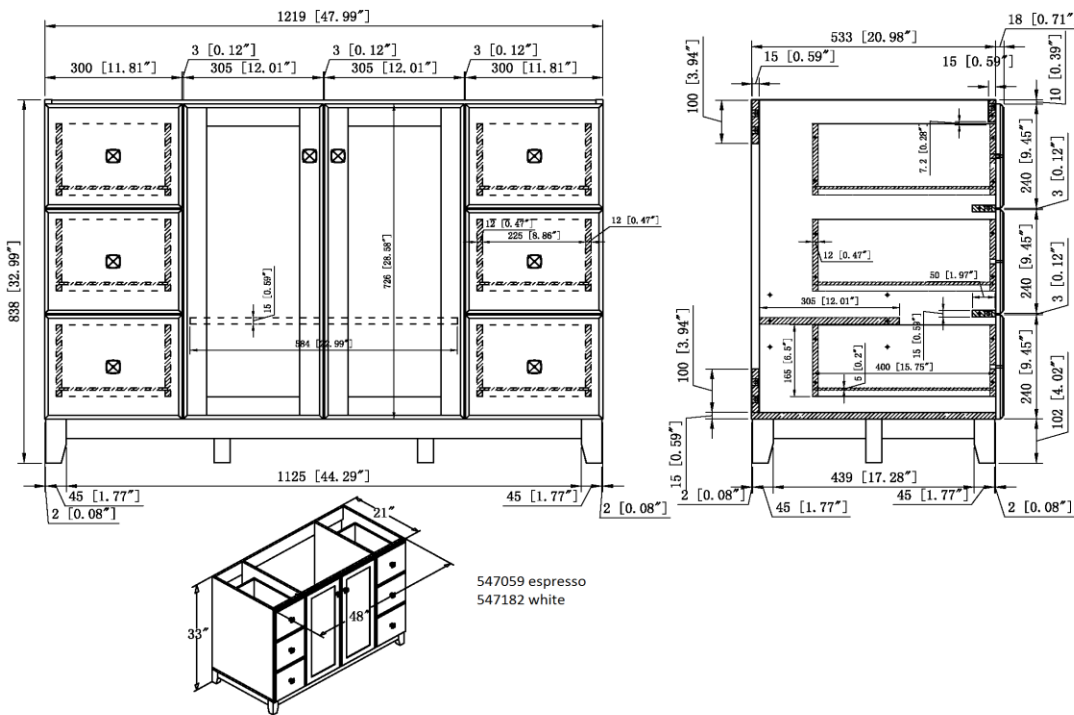

# Shorewood Two Door Six Drawer Vanity White

## Specifications

- Solid wood leg & leg base, white finish
- white thermofoil door, fake drawer and real drawer face
- Soft-closing hinge
- One adjustable shelf inside
- Square knob on door, fake drawer and real drawer face.
- Satin nickel with TruMatch™ finish
- California 93120 compliant
- Vanity Top and Faucet sold Separately

## Dimensions

## Order Codes & Finishes/Colors

- RTA
- 48"w x 21"d x 33"h
- 547182

Type: \_\_\_\_\_

Job: \_\_\_\_\_

Order Code: \_\_\_\_\_

Approvals: \_\_\_\_\_