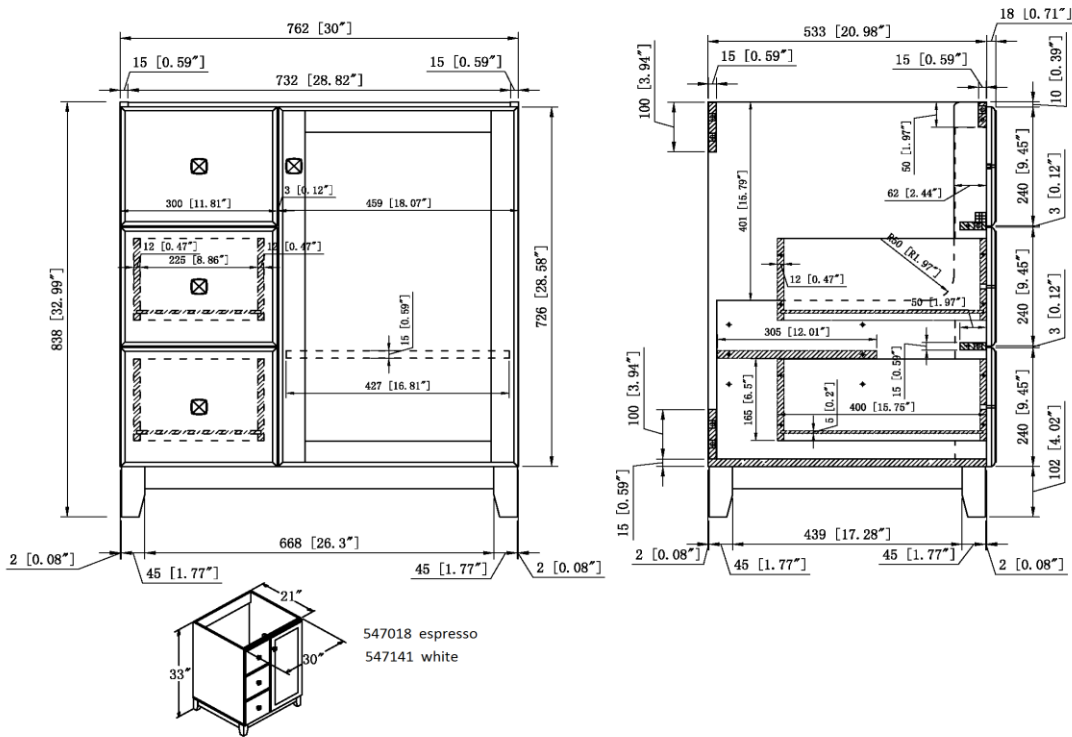

Shorewood One Door Two Drawer Vanity White

Specifications

- Solid wood leg & leg base, white finish
- white thermofoil door, fake drawer and real drawer face
- Soft-closing hinge
- One adjustable shelf inside
- Square knob on door, fake drawer and real drawer face.
- Satin nickel with TruMatch™ finish
- California 93120 compliant
- Vanity Top and Faucet sold Separately

Dimensions

Warranty & Compliances

- Warranty: Limited 1 year warranty
- California 93120: Compliant

Order Codes & Finishes/Colors

- RTA
- 30"w x 21"d x 33"h
- 547141

Type:
 Job:
 Order Code:
 Approvals: