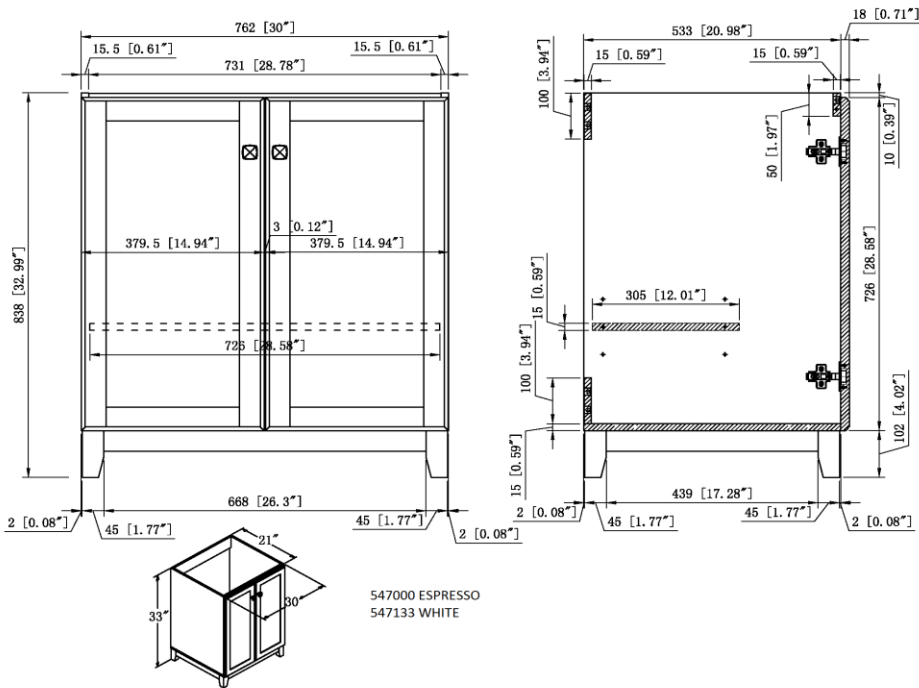

Shorewood Two Door Vanity White

Specifications

- Solid wood leg & leg base, white finish
- white thermofoil door
- Soft-closing hinge
- One adjustable shelf inside
- Square knob on each door, Satin nickel with TruMatch™ finish
- California 93120 compliant
- Vanity Top and Faucet sold Separately

Dimensions

Warranty & Compliances

- Warranty: Limited 1 year warranty
- California 93120: Compliant

Order Codes & Finishes/Colors

- RTA
- 30"w x 21"d x 33"h
- 547133

Type:
Job:
Order Code:
Approvals: