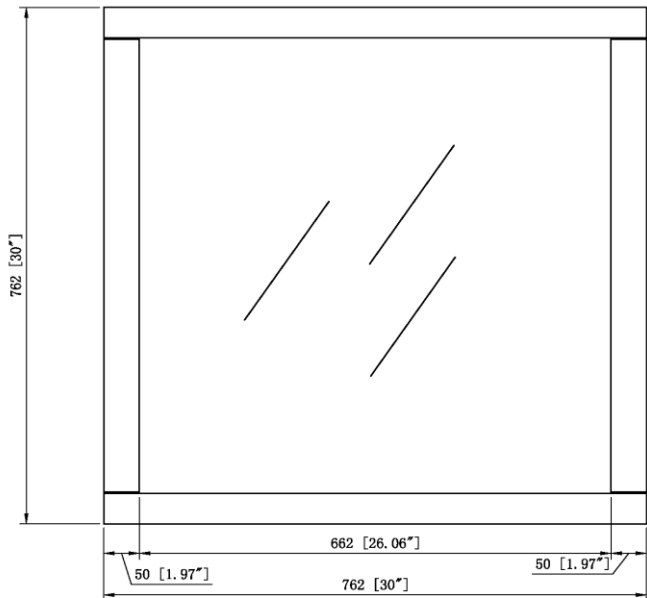

Warranty & Compliances

Warranty Limited 1 year warranty
California 93120 Compliant

Order Codes & Finishes/Colors

30"w x 30"d 547091

Type:
Job:
Order Code:
Approvals: