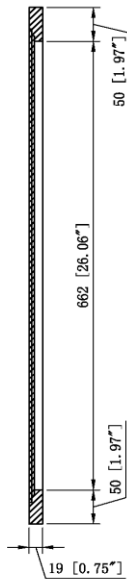

Warranty & Compliances

Warranty Limited 1 year warranty
California 93120 Compliant

Order Codes & Finishes/Colors

30"w x 30"d 547091

Type:
Job:
Order Code:
Approvals: