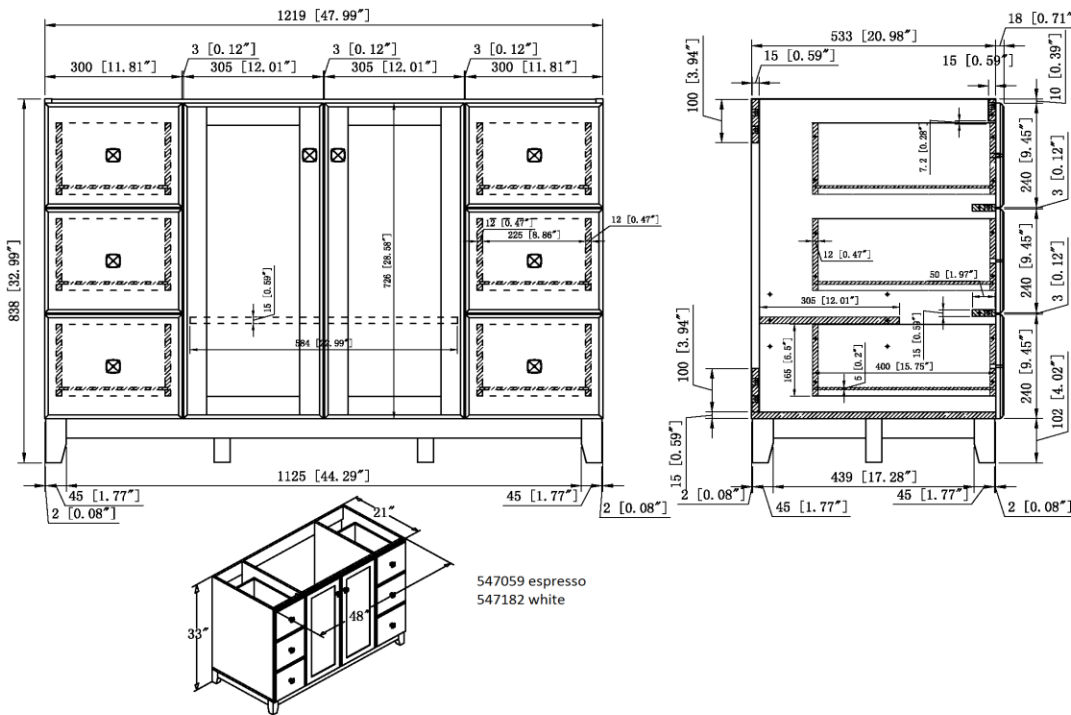

Dimensions

Warranty & Compliances

- Warranty: Limited 1 year warranty
- California 93120: Compliant

Order Codes & Finishes/Colors

- RTA
- 48"w x 21"d x 33"h
- 547059

Type:
Job:
Order Code:
Approvals: