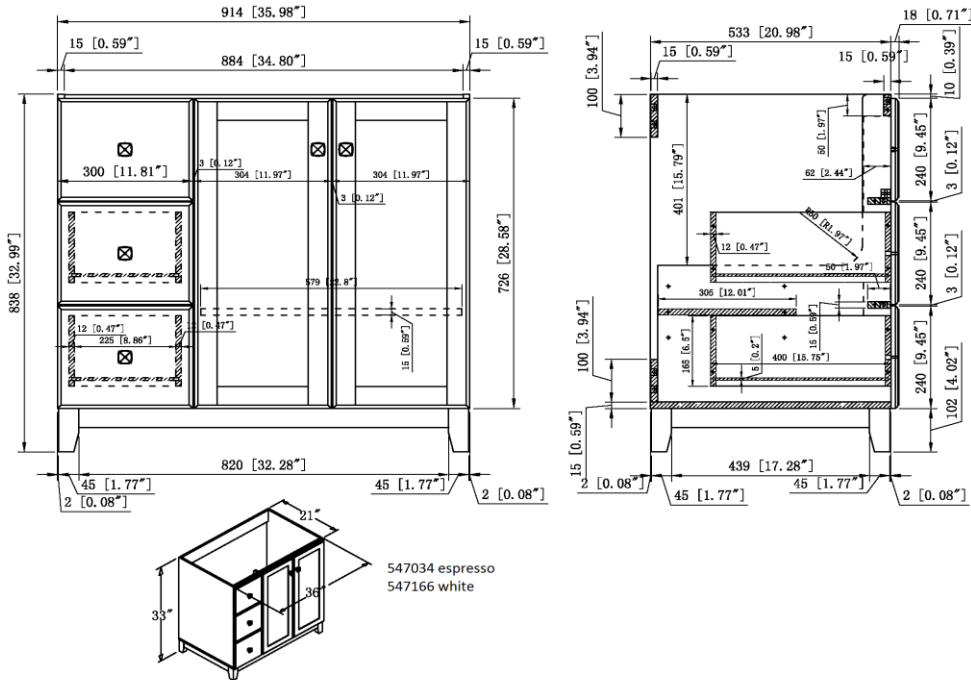

Shorewood Two Door Two Drawer Vanity Espresso

Specifications

- Solid wood frame & leg & leg base, Espresso finish
- MDF with Birch veneer for door center, fake drawer and the real drawer face
- Soft-closing hinge, easy-glide drawer glide
- One adjustable shelf inside
- Square knob on each door, Satin nickel with TruMatch™ finish
- Durable water-resistant finish
- California 93120 compliant
- Vanity Top and Faucet sold Separately

Dimensions

Warranty & Compliances

- Warranty: Limited 1 year warranty
- California 93120: Compliant

Order Codes & Finishes/Colors

- RTA
- 36"w x 21"d x 33"h
- 547034

Type:
 Job:
 Order Code:
 Approvals:

Design House reserves the right to make changes in materials, specifications & models at any time. Design House also reserves the right to discontinue product without notice or obligation.