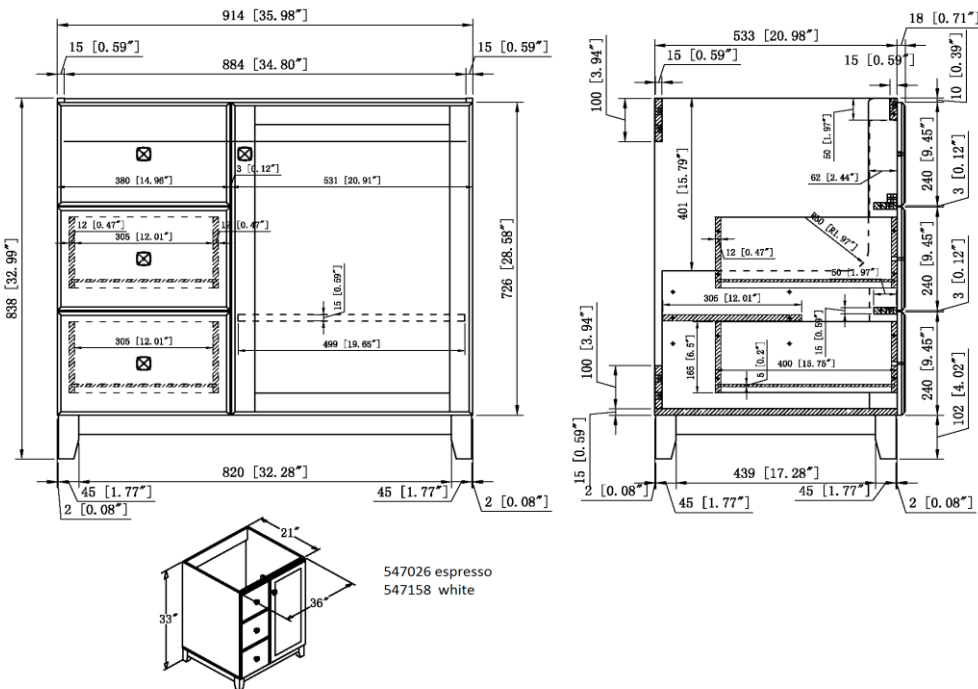

Shorewood One Door Two Drawer Vanity Espresso

Specifications

- Solid wood frame & leg & leg base, Espresso finish
- MDF with Birch veneer for door center, fake drawer and the real drawer face
- Soft-closing hinge, easy -glide drawer glide
- One adjustable shelf inside
- Square knob on each door, Satin nickel with TruMatch™ finish
- Reversible door can open to the left or right
- Durable water-resistant finish
- California 93120 compliant
- Vanity Top and Faucet sold Separately

Dimensions

Warranty & Compliances

- Warranty: Limited 1 year warranty
- California 93120: Compliant

Order Codes & Finishes/Colors

- RTA
- 36"w x 21"d x 33"h
- 547026

Type:
Job:
Order Code:
Approvals: