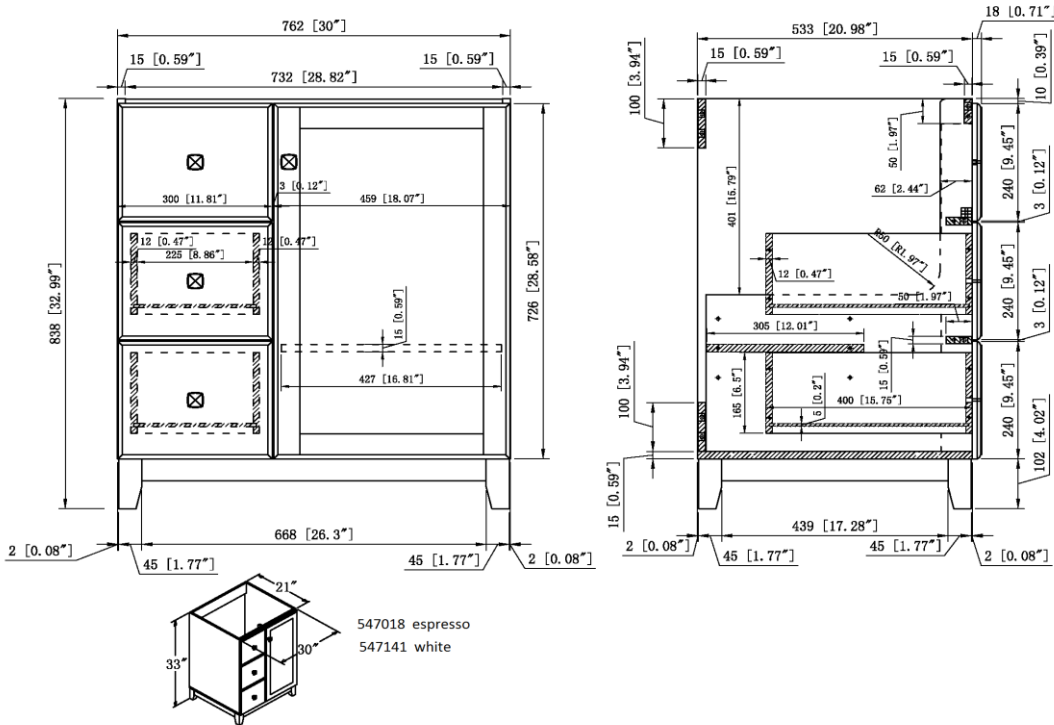

Shorewood One Door Two Drawer Vanity Espresso

Specifications

- Solid wood frame & leg & leg base, Espresso finish
- MDF with Birch veneer for door center, fake drawer and the real drawer face
- Soft-closing hinge, easy-glide drawer glide
- One adjustable shelf inside
- Square knob on each door, Satin nickel with TruMatch™ finish
- Reversible door can open to the left or right
- Durable water-resistant finish
- California 93120 compliant
- Vanity Top and Faucet sold Separately

Dimensions

Warranty & Compliances

- Warranty: Limited 1 year warranty
- California 93120: Compliant

Order Codes & Finishes/Colors

- RTA
- 30" w x 21" d x 33" h
- 547018

Type:
Job:
Order Code:
Approvals: