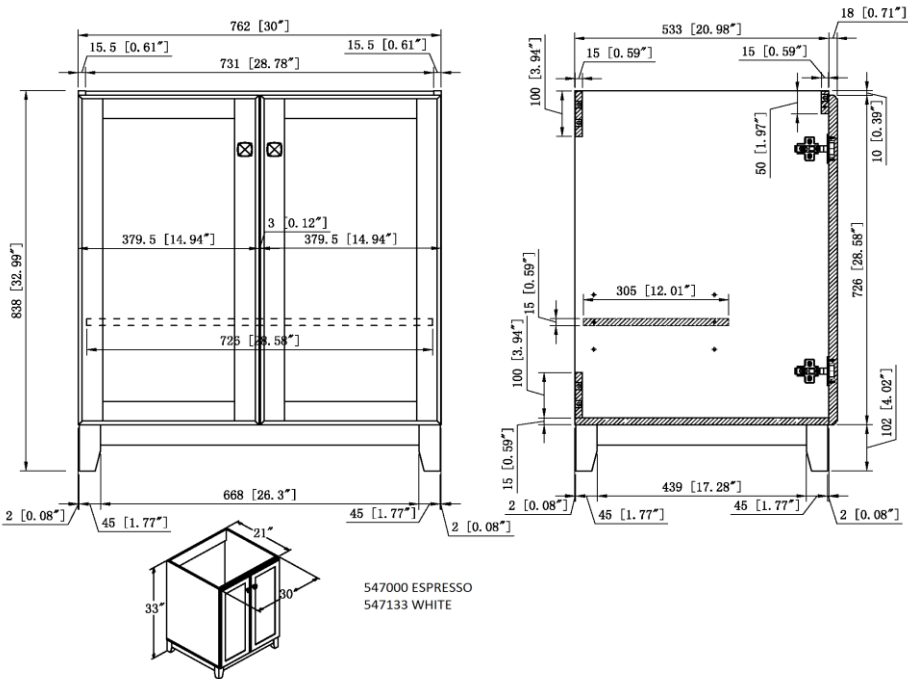

## Specifications

- Solid wood frame & leg & leg base, Espresso finish
- MDF with Birch veneer for door center
- Soft-closing hinge
- One adjustable shelf inside
- Square knob on each door, Satin nickel with TruMatch™ finish
- Durable water-resistant finish
- California 93120 compliant
- Vanity Top and Faucet sold Separately

## Dimensions

## Order Codes & Finishes/Colors

30" w x 21" d x 33" h      RTA      547000

Type:  
Job:  
Order Code:  
Approvals: