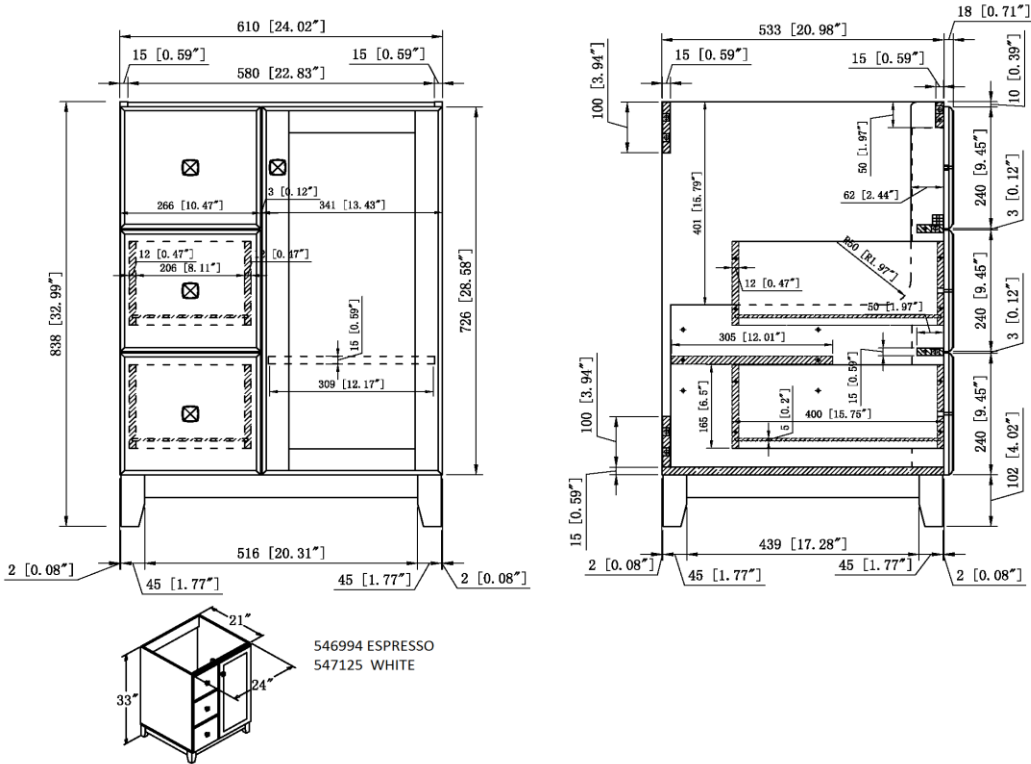

Dimensions

Warranty & Compliances

- Warranty: Limited 1 year warranty
- California 93120: Compliant

Order Codes & Finishes/Colors

- RTA: 546994
- 24"w x 21"d x 33"h

Type:
Job:
Order Code:
Approvals: