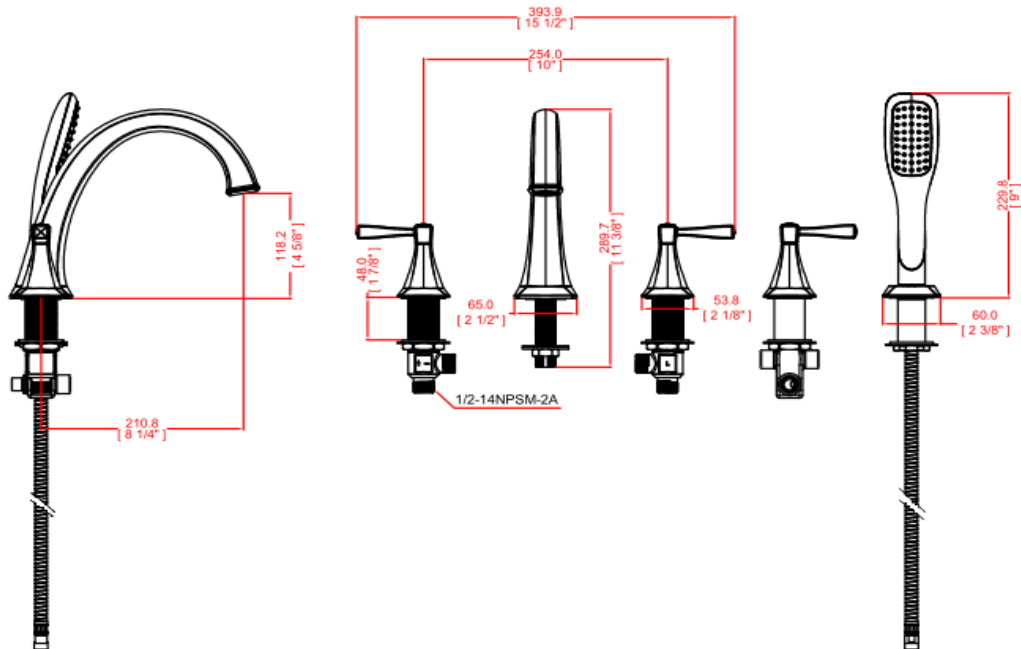

Dimensions

Warranty & Compliances

Warranty	Lifetime Limited Warranty, Lifetime Limited Finish Warranty
IAPMO/UPC	CUPC compliant
ASME	ASME A112.18.1/ CSA B125.1
ADA	Compliant

Order Codes & Finishes/Colors

Satin Nickel (US15)

546952

Type:
Job:
Order Code:
Approvals: