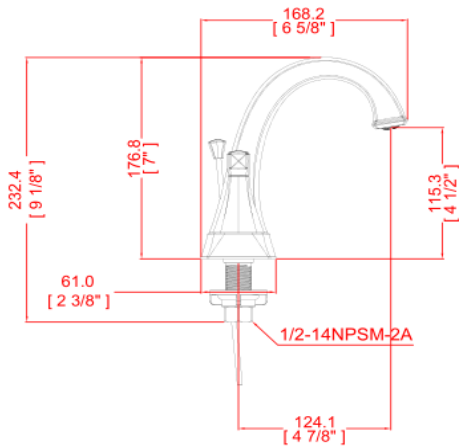

Dimensions

Warranty & Compliances

Warranty	Lifetime Limited Warranty, Lifetime Limited Finish Warranty
IAPMO/UPC	CUPC compliant
ASME	ASME A112.18.1/ CSA B125.1
NSF/ANSI	NSF/ANSI 61
Lead Free	Fed. Public Law 111-380 (1/2014)
ADA	Compliant

Order Codes & Finishes/Colors

Satin Nickel (US15)

546929

Type:
Job:
Order Code:
Approvals:

Design House reserves the right to make changes in materials, specifications & models at any time. Design House also reserves the right to discontinue product without notice or obligation.