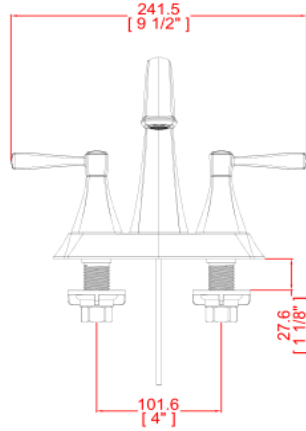

Dimensions

Warranty & Compliances

Warranty	Lifetime Limited Warranty, Lifetime Limited Finish Warranty
IAPMO/UPC	CUPC compliant
ASME	ASME A112.18.1/ CSA B125.1
NSF/ANSI	NSF/ANSI 61
Lead Free	Fed. Public Law 111-380 (1/2014)
ADA	Compliant

Order Codes & Finishes/Colors

Satin Nickel (US15)

546929

Type:
Job:
Order Code:
Approvals:

Design House reserves the right to make changes in materials, specifications & models at any time. Design House also reserves the right to discontinue product without notice or obligation.