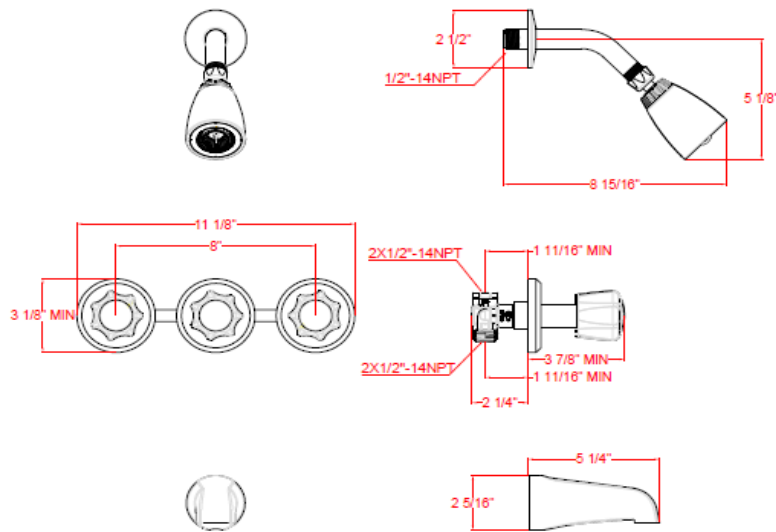

Dimensions

Warranty & Compliances

Warranty	Lifetime Limited Warranty; Limited Finish Warranty
IAPMO/UPC	CUPC compliant
ASME	ASME A112.18.1-05
CSA	CSA B125.1-05
ADA	Non-compliant

Order Codes & Finishes/Colors

Polished Chrome

545913

Type:

Job:

Order Code:

Approvals:

Design House reserves the right to make changes in materials, specifications & models at any time. Design House also reserves the right to discontinue product without notice or obligation.