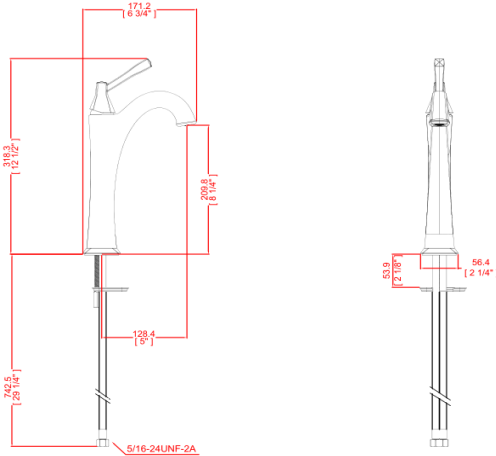

Dimensions

Warranty & Compliances

Warranty	Lifetime Limited Warranty, Lifetime Limited Finish Warranty
IAPMO/UPC	CUPC compliant
ASME	ASME A112.18.1/ CSA B125.1
NSF/ANSI	NSF/ANSI 61
Lead Free	Fed. Public Law 111-380 (1/2014)
ADA	Compliant

Order Codes & Finishes/Colors

Satin Nickel (US15)

546911

Type:

Job:

Order Code:

Approvals:

Design House reserves the right to make changes in materials, specifications & models at any time. Design House also reserves the right to discontinue product without notice or obligation.