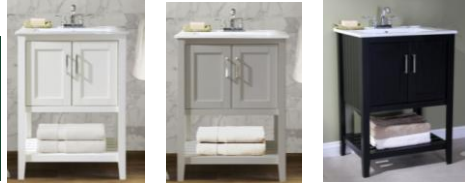

Contemporary Vanity with Ceramic Top

Specifications

Contemporary white ceramic top
 Concealed storage
 Open shelf and soft closing Concealed Hinges
 Vanity Available in White, Grey and Espresso finish
 Faucet sold separately

Dimensions

Vanity Top

Warranty & Compliances

Warranty Limited 5 year warranty
 California 93120 Compliant

Order Codes & Finishes/Colors

White vanity with top	white	546868
Espresso Vanity with top	Espresso	546903
Grey Vanity with top	Grey	546846