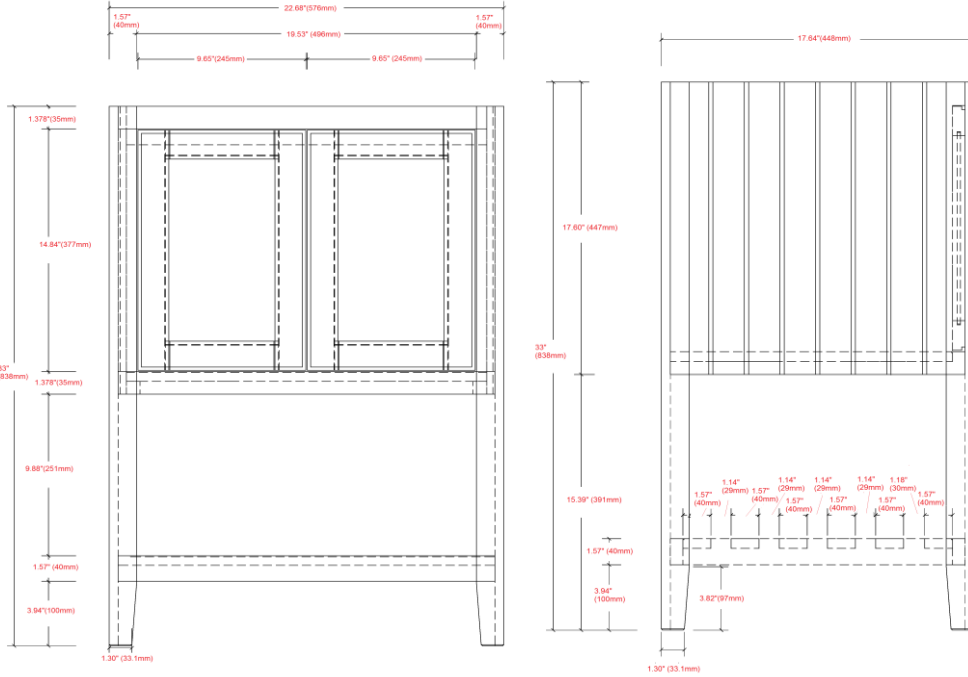

Contemporary Vanity with Ceramic Top

Specifications

Contemporary white ceramic top
 Concealed storage
 Open shelf and soft closing Concealed Hinges
 Vanity Available in White, Grey and Espresso finish
 Faucet sold separately

Dimensions

Vanity Top

Warranty & Compliances

Warranty Limited 5 year warranty
 California 93120 Compliant

Order Codes & Finishes/Colors

White vanity with top	white	546868
Espresso Vanity with top	Espresso	546903
Grey Vanity with top	Grey	546846