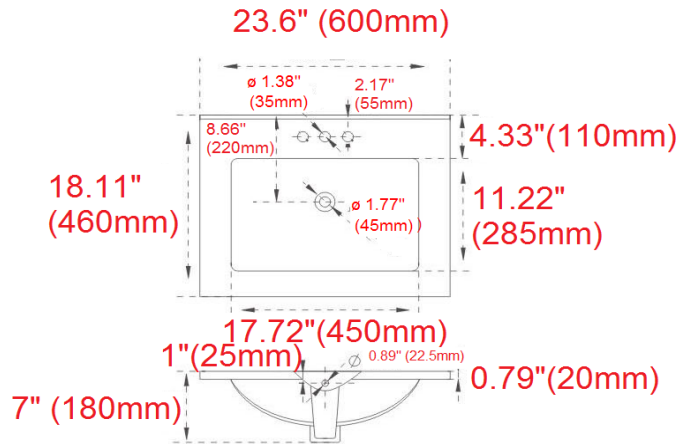

Dimensions

Vanity Top

Warranty & Compliances

Warranty Limited 5 year warranty
 California 93120 Compliant

Order Codes & Finishes/Colors

White vanity with top	white	546868
Espresso Vanity with top	Espresso	546903
Grey Vanity with top	Grey	546846