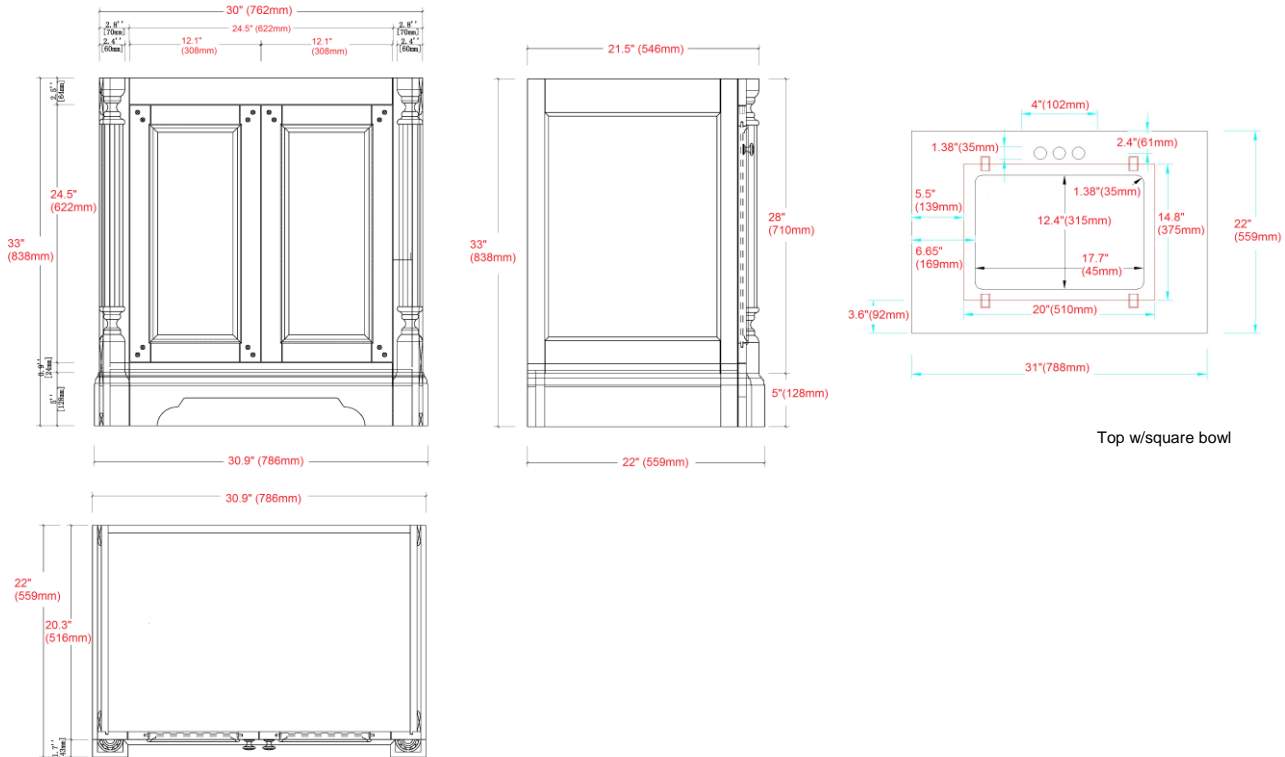

Megan Two Door Vanity with Vanity Top and Square Bowl

Specifications

- Solid Wood with MDF/Veneer, Walnut finish
- Soft-closing hinge
- 2 Doors and 1 shelf
- 31"x22" Uba Tuba or Carrara White granite top with CUPC certificated oval ceramic sink
- With back splash
- 4" centered pre-drilled Fauct holes
- Full assembly Construction

California 93120 CARB P2 compliant

Faucet sold separately

Dimensions

Warranty & Compliances

Warranty	Limited 1 year warranty
California 93120	CARB P2 Compliant

Order Codes & Finishes/Colors

	Top color	
30" w x 21.5" d x 33" h	Carrara White	546853
30" w x 21.5" d x 33" h	Uba Tuba	546895