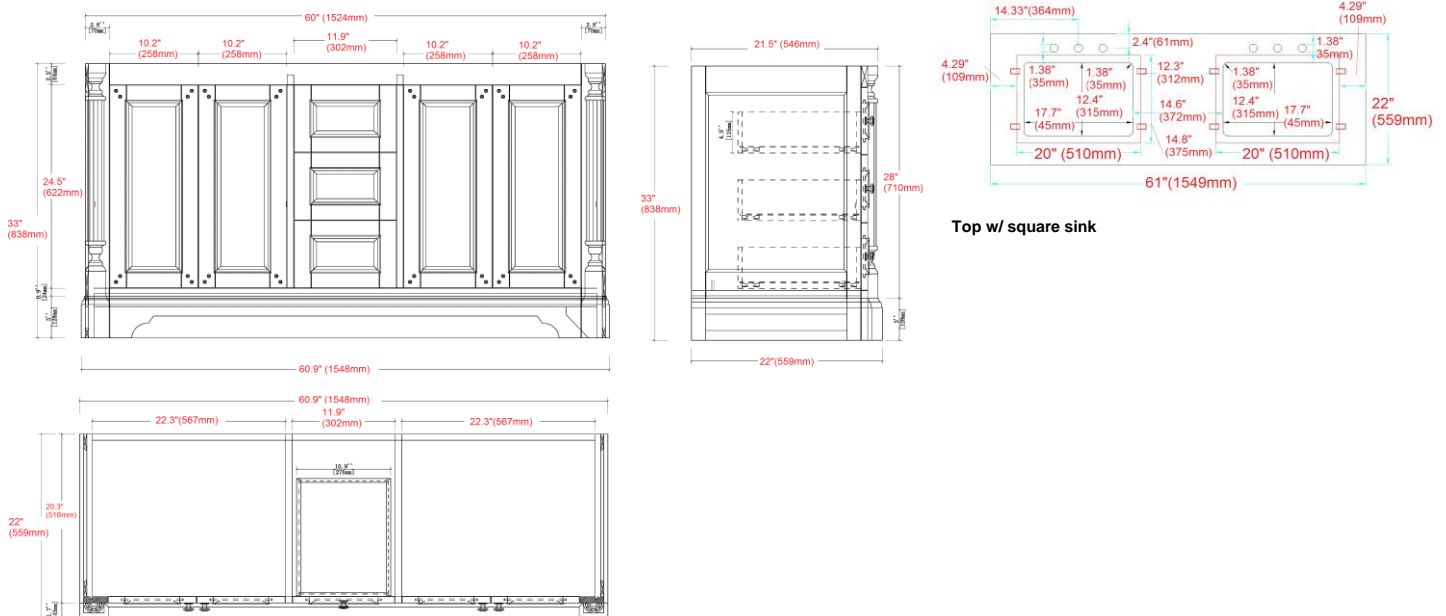

Megan Four Door Three Drawer Vanity with Double Sink Vanity Top

Specifications

- Solid poplar with MDF/Veneer, Walnut or Cherry finish
- Soft-closing hinge
- Ball Bearing full extension glide
- 4 Doors, 3 drawers and 2 shelf
- 61"x22" Colorful Cloud Marble top or Carrara white top with double CUPC certified square ceramic sink
- With back splash
- 8" centered pre-drilled Fauct holes
- Full assembly Construction

California 93120 CARB P2 compliant

Faucet sold separately

Dimensions

Warranty & Compliances

- Warranty: Limited 1 year warranty
- California 93120: CARB P2 Compliant

Order Codes & Finishes/Colors

- 60" w x 21.5" d x 33" h Carrara White Top 546879
- 60" w x 21.5" d x 33" h Top 546887