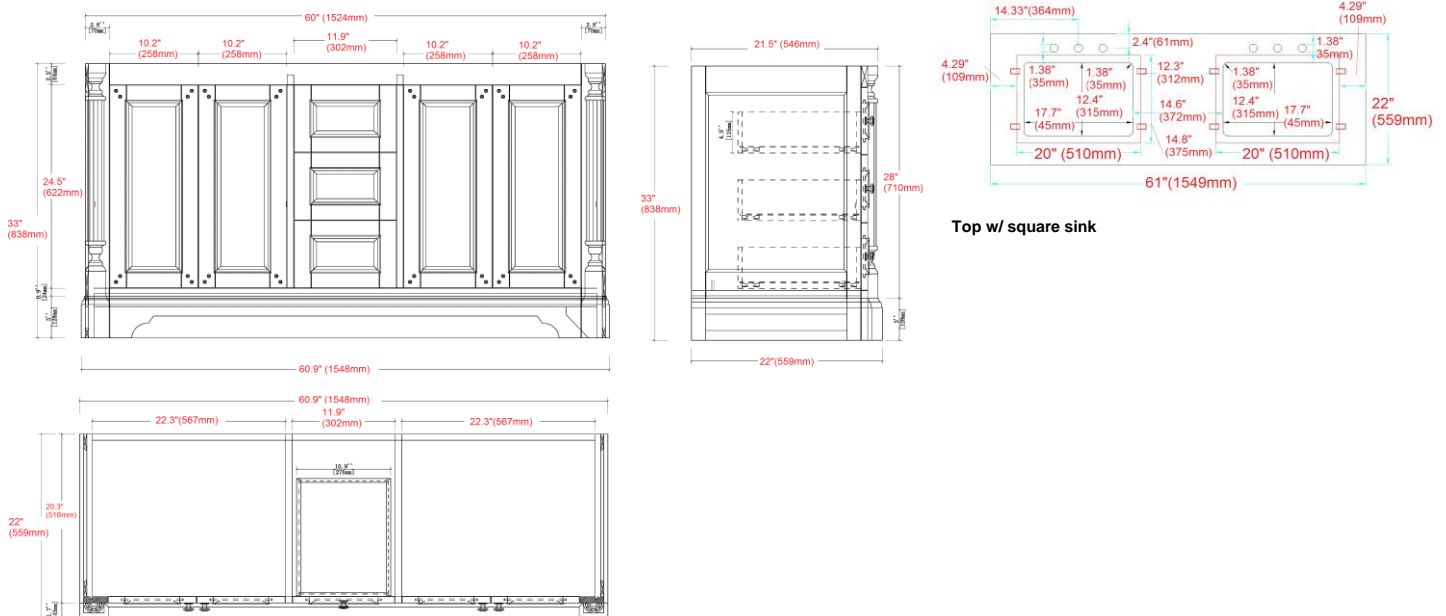

Megan Four Door Three Drawer Vanity with Double Sink Vanity Top

Specifications

- Solid poplar with MDF/Veneer, Walnut or Cherry finish
- Soft-closing hinge
- Ball Bearing full extension glide
- 4 Doors, 3 drawers and 2 shelf
- 61"x22" Colorful Cloud Marble top or Carrara white top with double CUPC certificated square ceramic sink
- With back splash
- 8" centered pre-drilled Fauct holes
- Full assembly Construction

California 93120 CARB P2 compliant

Faucet sold separately

Dimensions

Warranty & Compliances

- Warranty: Limited 1 year warranty
- California 93120: CARB P2 Compliant

Order Codes & Finishes/Colors

- 60"w x21.5"d x 33"h Carrara White Top 546879
- 60"w x21.5"d x 33"h Top 546887