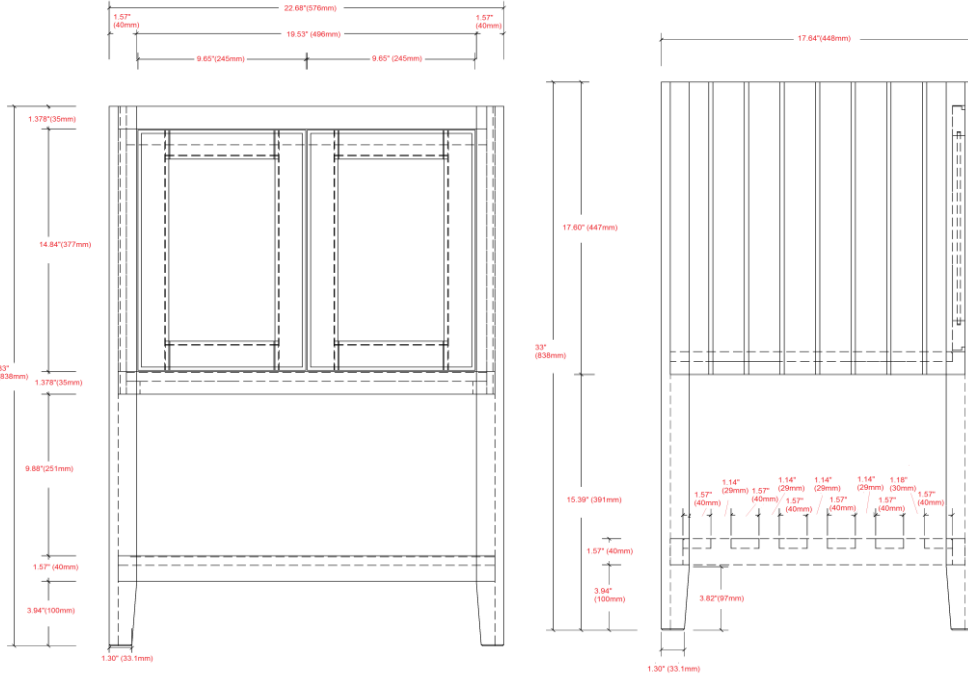

## Contemporary Vanity with Ceramic Top

### Specifications

Contemporary white ceramic top  
 Concealed storage  
 Open shelf and soft closing Concealed Hinges  
 Vanity Available in White, Grey and Espresso finish  
 Faucet sold separately

### Dimensions

Vanity Top