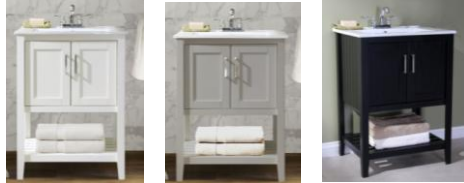

## Contemporary Vanity with Ceramic Top

### Specifications

Contemporary white ceramic top  
 Concealed storage  
 Open shelf and soft closing Concealed Hinges  
 Vanity Available in White, Grey and Espresso finish  
 Faucet sold separately

### Dimensions

Vanity Top