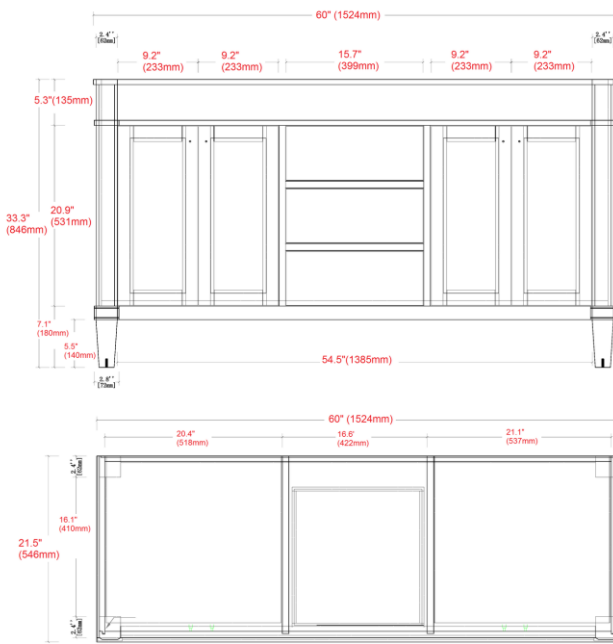

Dimensions

Top w/double bowl

Warranty & Compliances

Warranty: Limited 1 year warranty
California 93120: CARB P2 Compliant

Order Codes & Finishes/Colors

60"w x 21.5"d x 33"h

546820

Type:
Job:
Order Code:
Approvals: