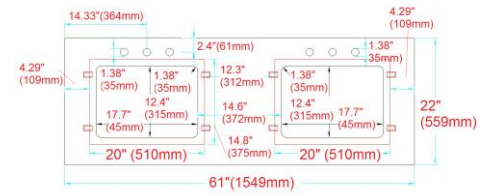

Dimensions

Top w/double bowl

Warranty & Compliances

Warranty: Limited 1 year warranty
California 93120: CARB P2 Compliant

Order Codes & Finishes/Colors

60"w x 21.5"d x 33"h

546820

Type:
Job:
Order Code:
Approvals: