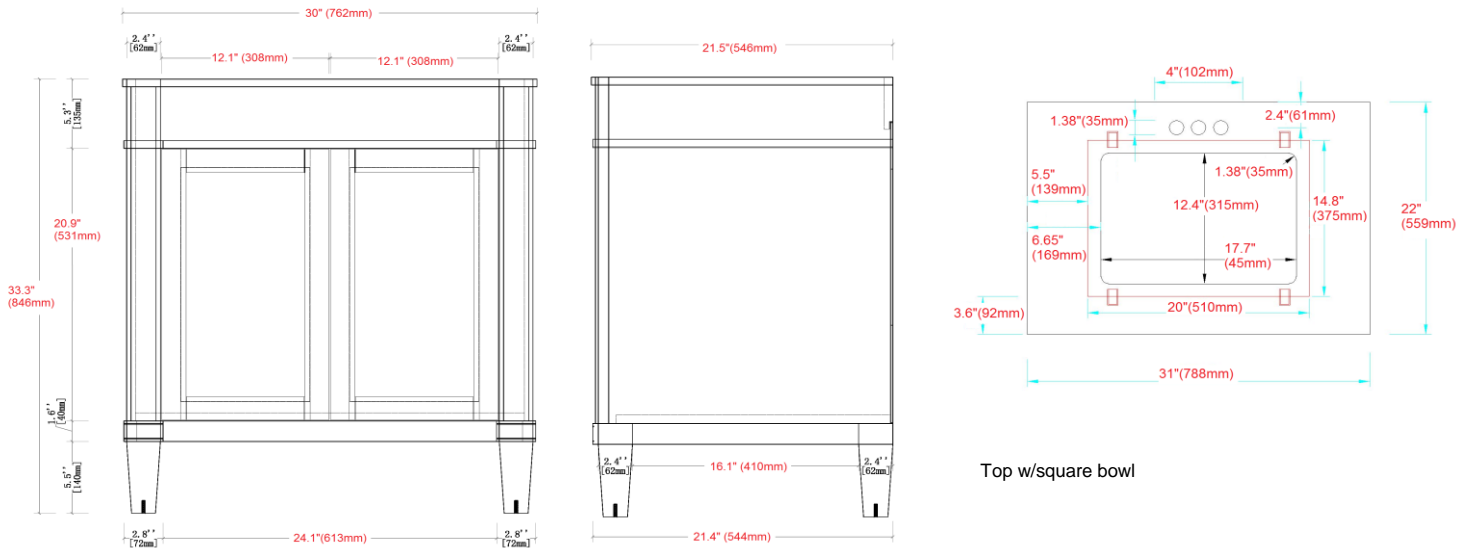

Farm Two Door Vanity with Vanity Top

Specifications

- Solid oak with MDF/Veneer, Weather Oak finish
- Soft-closing hinge
- 2 Doors and 1 shelf
- 31"x22" black diamond granite top with CUPC certificated oval ceramic sink with back splash
- With back splash
- 4" centered pre-drilled Faucet holes
- Full assembly Construction
- California 93120 CARB P2 compliant
- Faucet sold separately

Square bowl

Dimensions

Warranty & Compliances

- Warranty:** Limited 1 year warranty
- California 93120:** CARB P2 Compliant

Order Codes & Finishes/Colors

30"w x21.5"d x 33"h

546812

Type:
 Job:
 Order Code:
 Approvals: