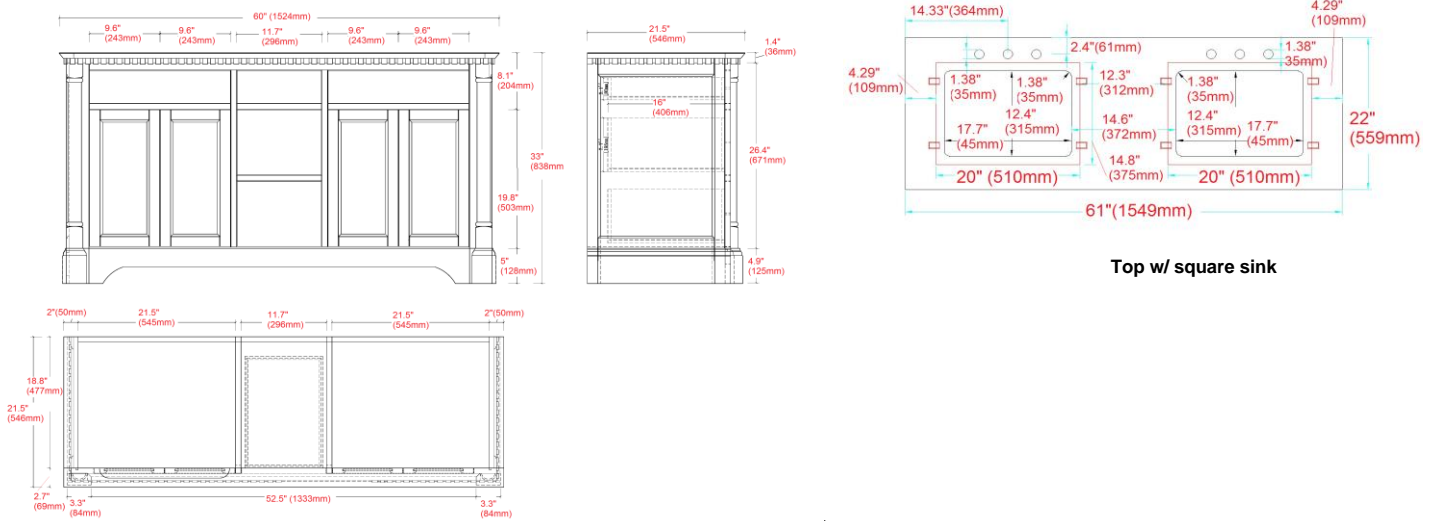

## Specifications

- Solid poplar with MDF/Veneer, Antique Coffee finish
- Soft-closing hinge
- Ball Bearing full extension glide
- 4 Doors, 3 drawers and 2 shelf
- 61"x22" Colorful Cloud Marble top or Carrara white top with double CUPC certificated square ceramic sink
- With back splash
- 8" centered pre-drilled Fauct holes
- Full assembly Construction

## Dimensions

## Order Codes & Finishes/Colors

- 60"w x21.5"d x 33"h Colorful cloud Top 546788
- 60"w x21.5"d x 33"h Carrara White Top 546804

Type:  
Job:  
Order Code:  
Approvals:

Design House reserves the right to make changes in materials, specifications & models at any time. Design House also reserves the right to discontinue product without notice or obligation.