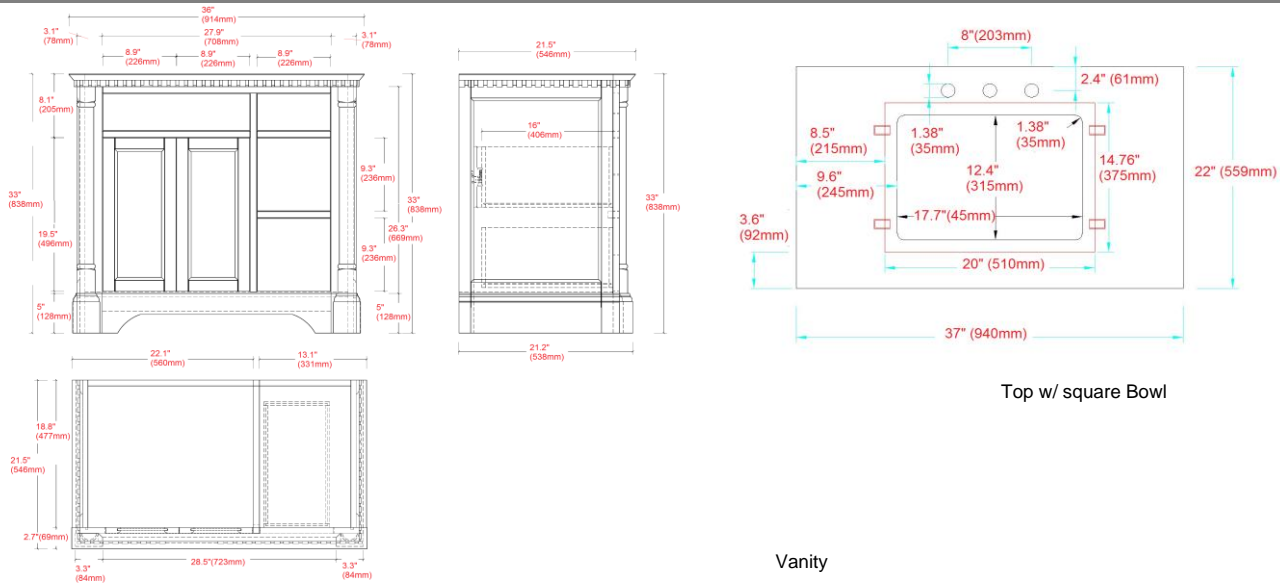

# Claudia Two Door Two Drawer Vanity with Vanity Top

## Specifications

- Solid poplar with MDF/Veneer, Antique Coffee finish
- Soft-closing hinge
- Ball Bearing full extension glide
- 2 Doors, 2 drawers and 1 shelf
- 37"x22" Colorful Cloud Marble top or Carrara white top with CUPC certificated square ceramic sink
- With back splash
- 8" centered pre-drilled Faucet holes
- Full assembly Construction

## Dimensions

## Order Codes & Finishes/Colors

- 36" w x 21.5" d x 33" h Colorful cloud Top 546770
- 36" w x 21.5" d x 33" h Carrara White Top 546796

Type:  
Job:  
Order Code:  
Approvals: