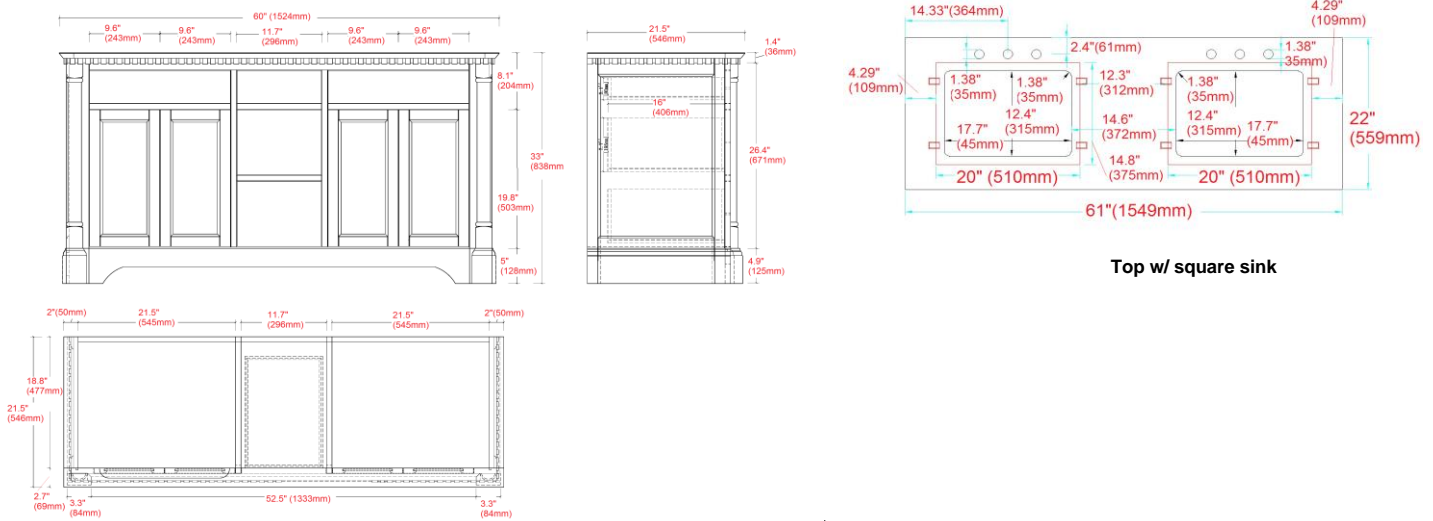

# Claudia Four Door Three Drawer Vanity with Double sink Vanity Top

## Specifications

- Solid poplar with MDF/Veneer, Antique Coffee finish
  - Soft-closing hinge
  - Ball Bearing full extension glide
  - 4 Doors, 3 drawers and 2 shelf
  - 61"x22" Colorful Cloud Marble top or Carrara white top with double CUPC certificated square ceramic sink
  - With back splash
  - 8" centered pre-drilled Fauct holes
  - Full assembly Construction
- California 93120 CARB P2 compliant

## Dimensions

## Order Codes & Finishes/Colors

- 60"w x 21.5"d x 33"h Colorful cloud Top 546788
- 60"w x 21.5"d x 33"h Carrara White Top 546804

Type:  
Job:  
Order Code:  
Approvals:

Design House reserves the right to make changes in materials, specifications & models at any time. Design House also reserves the right to discontinue product without notice or obligation.