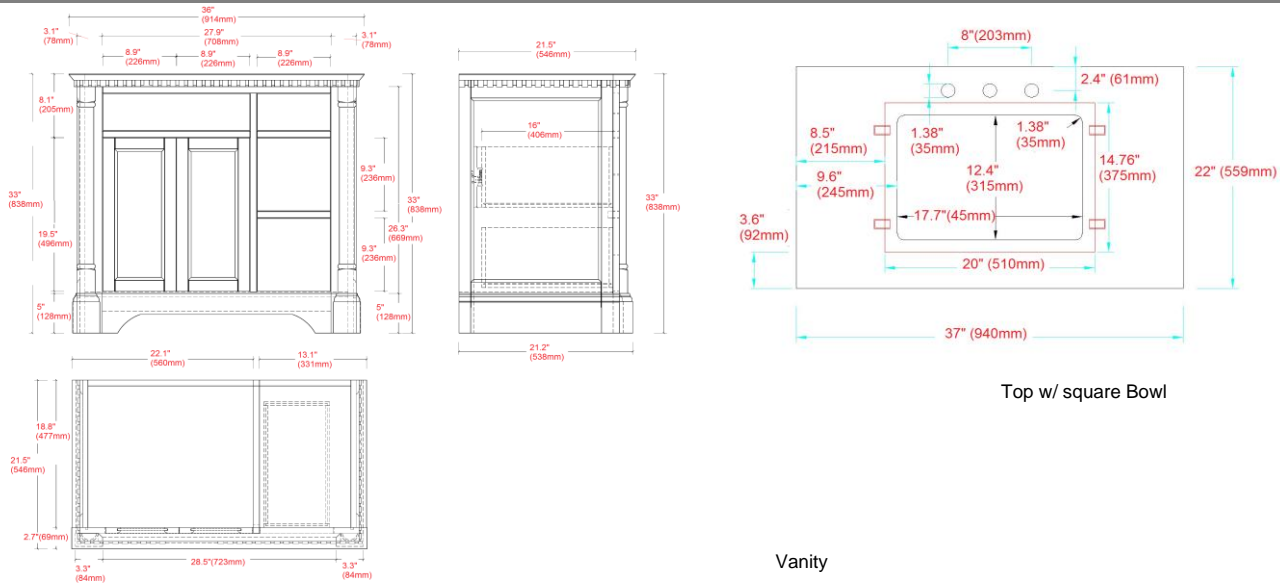

# Claudia Two Door Two Drawer Vanity with Vanity Top

## Specifications

- Solid poplar with MDF/Veneer, Antique Coffee finish
- Soft-closing hinge
- Ball Bearing full extension glide
- 2 Doors, 2 drawers and 1 shelf
- 37"x22" Colorful Cloud Marble top or Carrara white top with CUPC certificated square ceramic sink
- With back splash
- 8" centered pre-drilled Faucet holes
- Full assembly Construction

## Dimensions

## Order Codes & Finishes/Colors

- 36"w x 21.5"d x 33"h Colorful cloud Top 546770
- 36"w x 21.5"d x 33"h Carrara White Top 546796

Type:  
Job:  
Order Code:  
Approvals: