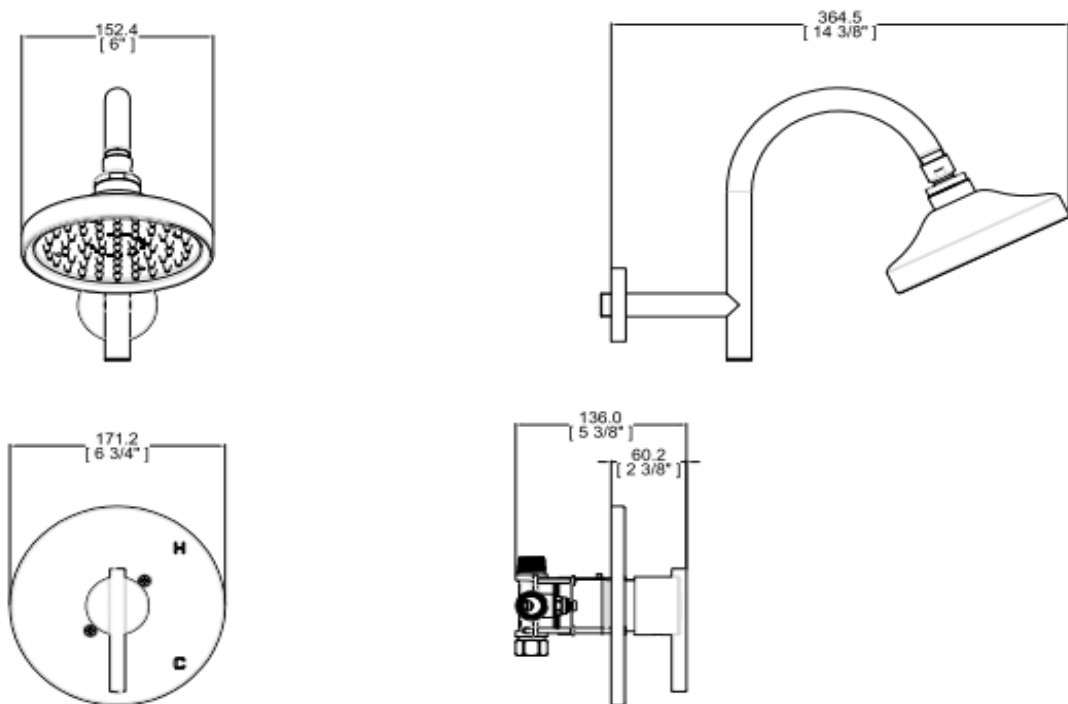

Geneva Single Handle Shower Only Faucet

Specifications

Handle	Zinc handle
Escutcheon	Brass material, with laser H&C letters
Cartridge	Ceramic disk cartridge; Pressure Balanced
Waterway	Brass
Shower Head	Single function ABS shower head
Shower Arm	Brass
Flow Rate	2.5 GPM @ 80 psi

Dimensions

Warranty & Compliances

Warranty	Lifetime Limited Warranty
IAPMO/UPC	cUPC Compliant
ASME	ASME A112.18.1
ADA	Compliant

Order Codes & Finishes/Colors

Polished Chrome	546721	
Satin Nickel (US15)	546739	