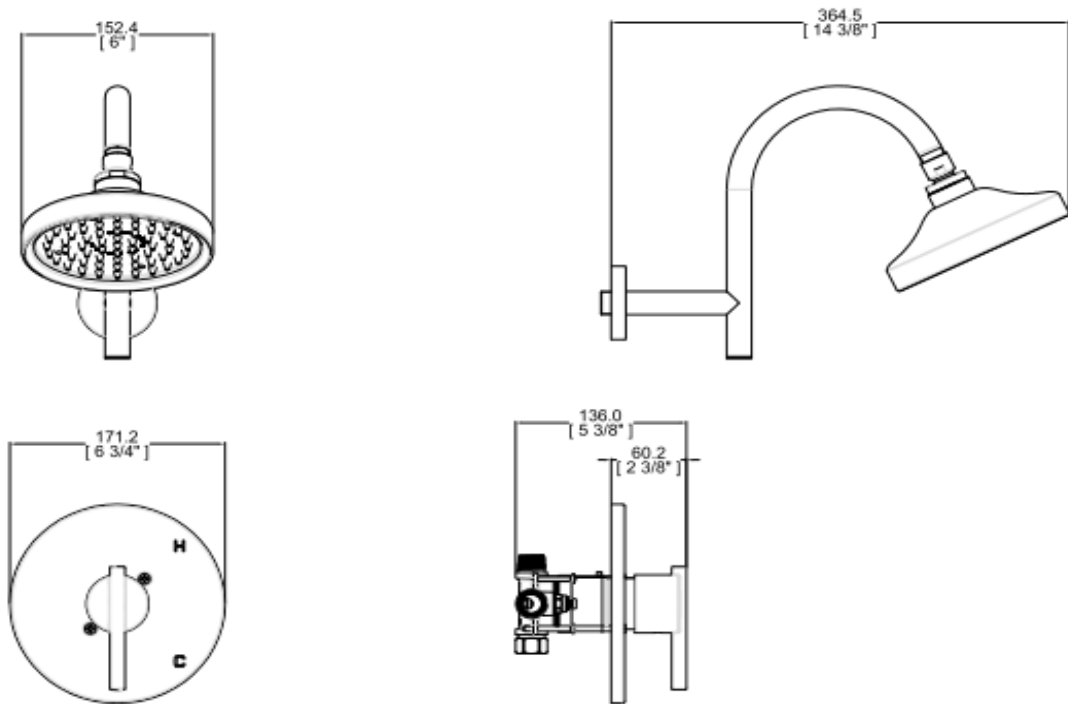

Geneva Single Handle Shower Only Faucet

Specifications

Handle	Zinc handle
Escutcheon	Brass material, with laser H&C letters
Cartridge	Ceramic disk cartridge; Pressure Balanced
Waterway	Brass
Shower Head	Single function ABS shower head
Shower Arm	Brass
Flow Rate	2.5 GPM @ 80 psi

Dimensions

Warranty & Compliances

Warranty	Lifetime Limited Warranty
IAPMO/UPC	cUPC Compliant
ASME	ASME A112.18.1
ADA	Compliant

Order Codes & Finishes/Colors

Polished Chrome	546721
Satin Nickel (US15)	546739