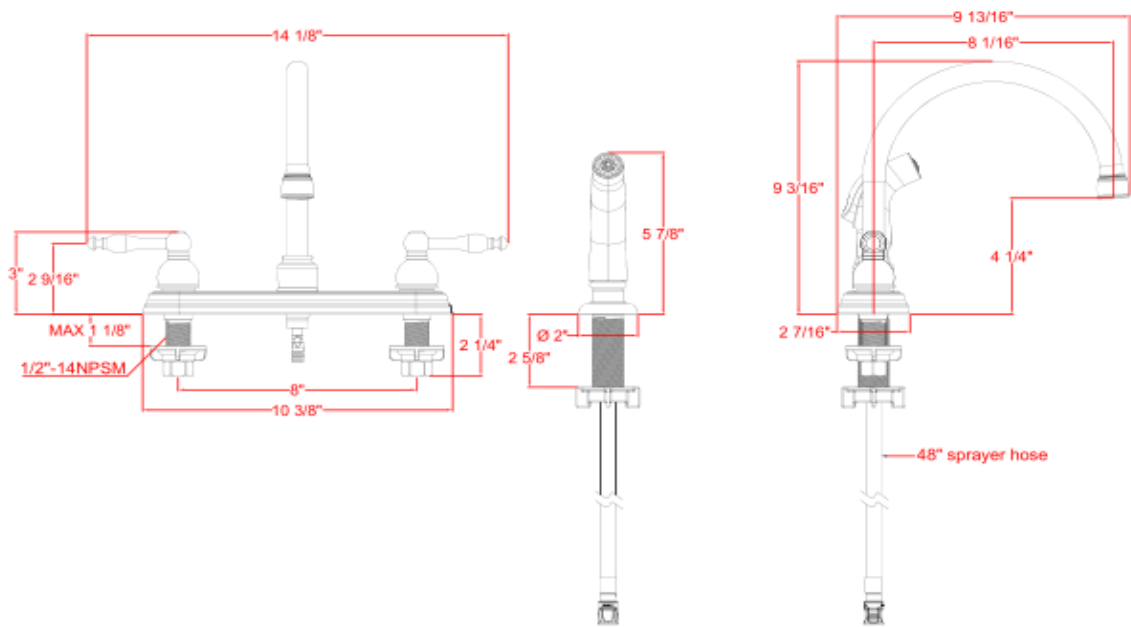

Dimensions

Warranty & Compliances

Warranty	Lifetime Limited Warranty
IAPMO/UPC	UPC & cUPC Compliant
ASME	ASME A112.18.1/CSA B125.1
ANSI	Compliant
ADA	Compliant
NSF	Compliant
Lead Free	Fed. P.L. 111-380 (1/2014)
Watersense	Compliant

Order Codes & Finishes/Colors

Polished Chrome	546135	
Satin Nickel (US15)	546119	
Oil Rubbed Bronze(US10B)	546101	
Brushed Bronze	546127	

Type:

Job:

Order Code:

Approvals:

Design House reserves the right to make changes in materials, specifications & models at any time. Design House also reserves the right to discontinue product without notice or obligation.