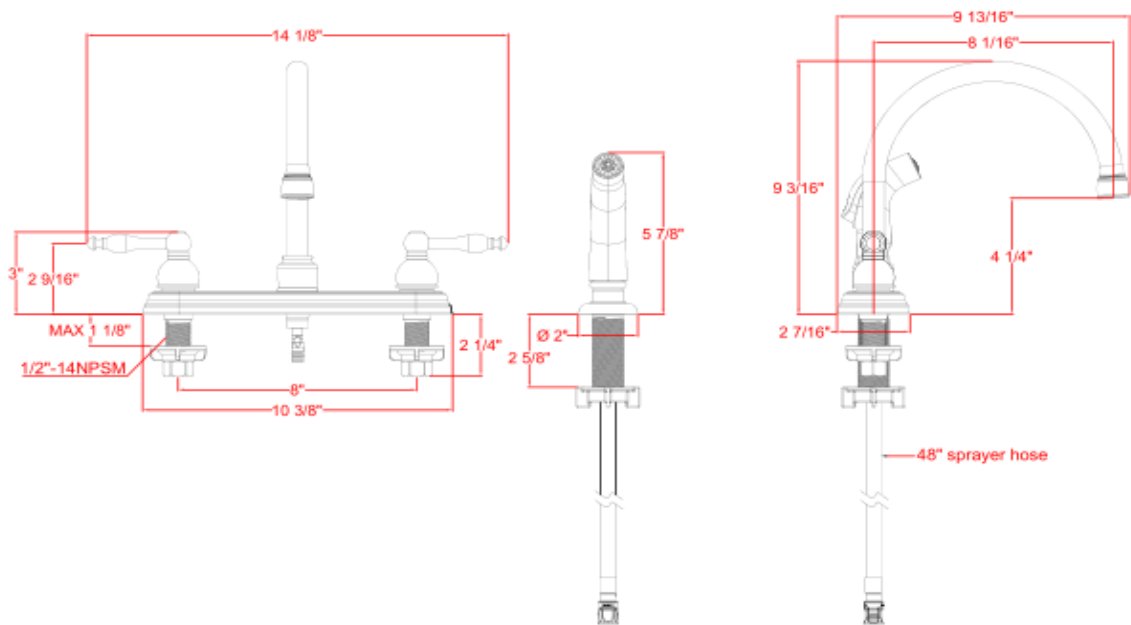

## Specifications

<b>Flow Rate (GPM)</b>	1.8 GPM @ 60 psi
<b>Material Content</b>	AB1953 platform hybrid body with zinc handle
<b>Cartridge</b>	Washerless cartridge
<b>Sprayer</b>	ABS side sprayer
<b>Lever Handle Operation</b>	(1/4) quarter turn stop
<b>Spout Reach</b>	8-1/16"
<b>Spout Height</b>	4-1/4"
<b>Mounting Holes</b>	3
<b>Max Deck Thickness</b>	1-1/8"

## Dimensions