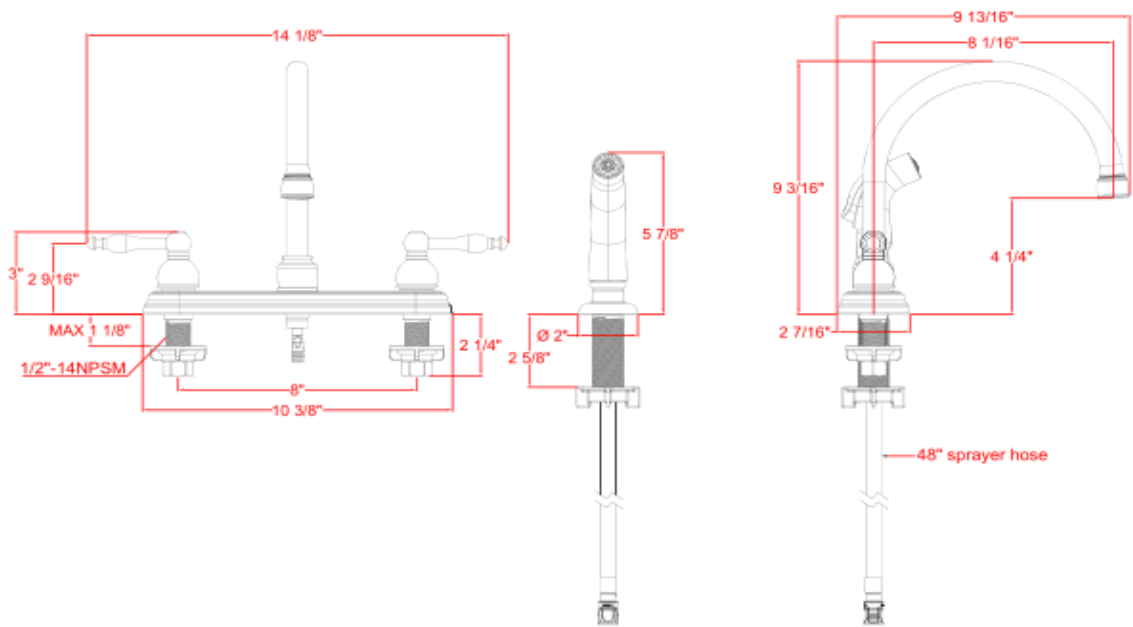

## Specifications

<b>Flow Rate (GPM)</b>	1.8 GPM @ 60 psi
<b>Material Content</b>	AB1953 platform hybrid body with zinc handle
<b>Cartridge</b>	Washerless cartridge
<b>Sprayer</b>	ABS side sprayer
<b>Lever Handle Operation</b>	(1/4) quarter turn stop
<b>Spout Reach</b>	8-1/16"
<b>Spout Height</b>	4-1/4"
<b>Mounting Holes</b>	3
<b>Max Deck Thickness</b>	1-1/8"

## Dimensions