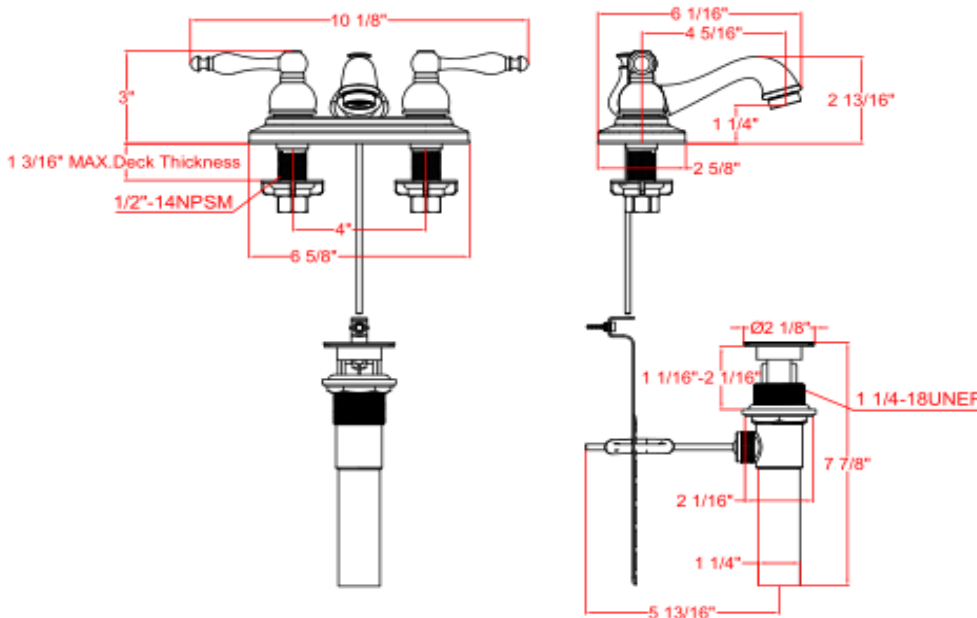

Dimensions

Warranty & Compliances

Warranty	Lifetime Limited Warranty
IAPMO/UPC	UPC & cUPC Compliant
ASME	ASME A112.18.1/CSA B125.1
ANSI	Compliant
ADA	Compliant
NSF	Compliant
Lead Free	Fed. P.L. 111-380 (1/2014)
Watersense	Compliant

Order Codes & Finishes/Colors

Polished Chrome	546077	
Satin Nickel (US15)	546085	
Oil Rubbed Bronze(US10B)	546069	
Brushed Bronze	546093	

Type:

Job:

Order Code:

Approvals:

Design House reserves the right to make changes in materials, specifications & models at any time. Design House also reserves the right to discontinue product without notice or obligation.