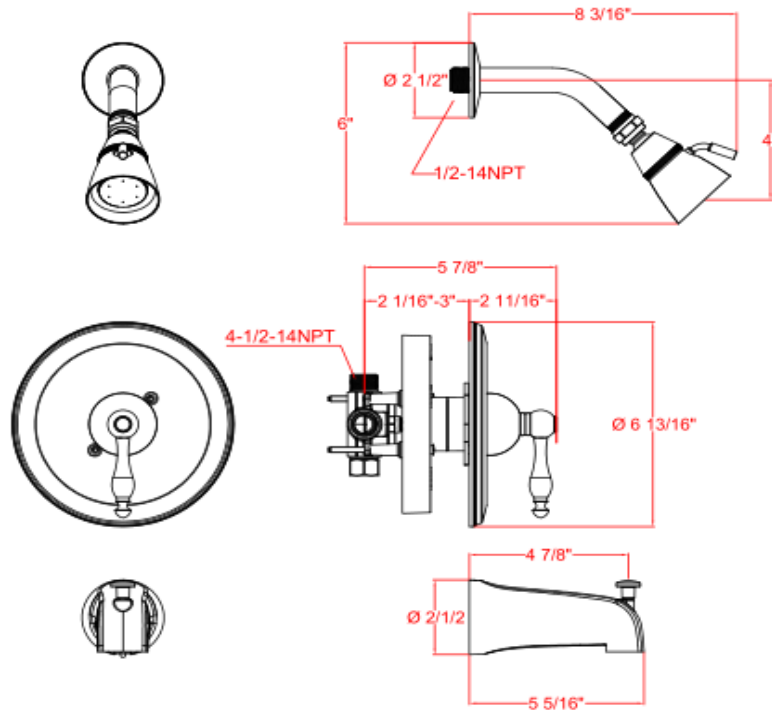

Saratoga Single Handle Tub & Shower Faucet

Specifications

Handle	Zinc handle
Tub Spout	Non-slip fit tub spout
Escutcheon	Stainless steel for polished chrom and satin nickel. Brass for Oil rubbed bronze and Brushed bronze.
Cartridge	Ceramic cartridge
Valve Kit	Pressure balance valve kit with water stop and brass plug
Waterway	Brass
Shower Head	Brass shower head
Shower Arm	Metal shower arm
Flow Rate	2.5 GPM @ 80 psi

Dimensions

Warranty & Compliances

Warranty	Lifetime Limited Warranty
IAPMO/UPC	cUPC Compliant
ASME	ASME A112.18.1/CSA B125.1
ADA	Compliant

Order Codes & Finishes/Colors

Polished Chrome	546036	
Satin Nickel (US15)	546051	
Oil Rubbed Bronze(US10B)	546028	
Brushed Bronze	546044	