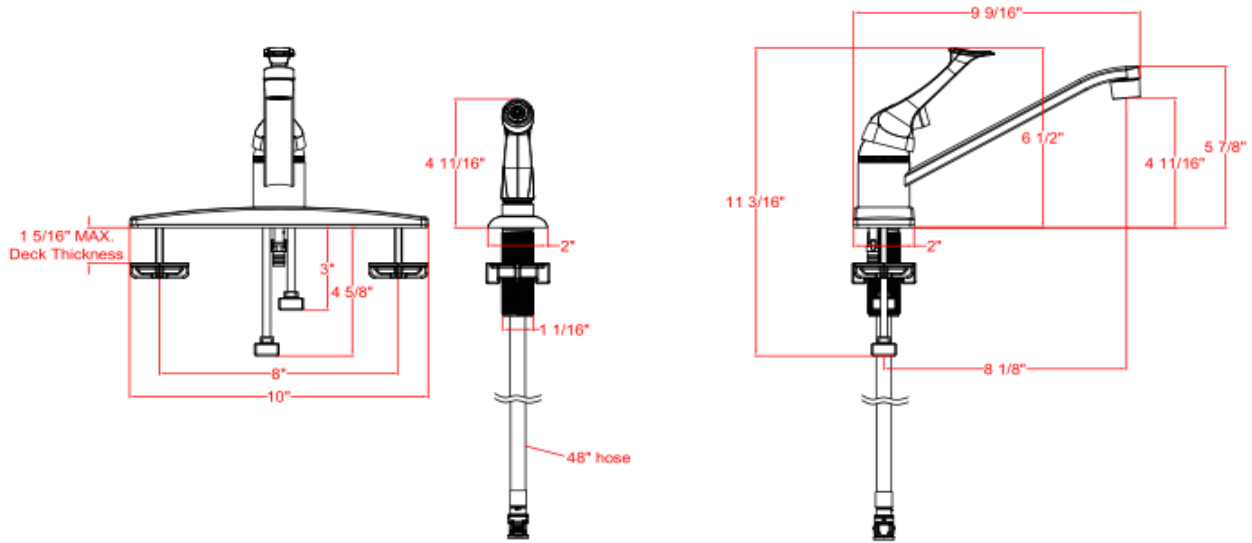

Dimensions

Warranty & Compliances

Warranty	Lifetime Limited Warranty
IAPMO/UPC	UPC & cUPC Compliant
ASME	ASME A112.18.1/CSA B125.1
ANSI	Compliant
ADA	Compliant
NSF	Compliant
Lead Free	Fed. P.L. 111-380 (1/2014)
Watersense	Compliant

Order Codes & Finishes/Colors

Polished Chrome W/sprayer	546010
Polished Chrome W/O sprayer	546002

Type:

Job:

Order Code:

Approvals:

Design House reserves the right to make changes in materials, specifications & models at any time. Design House also reserves the right to discontinue product without notice or obligation.