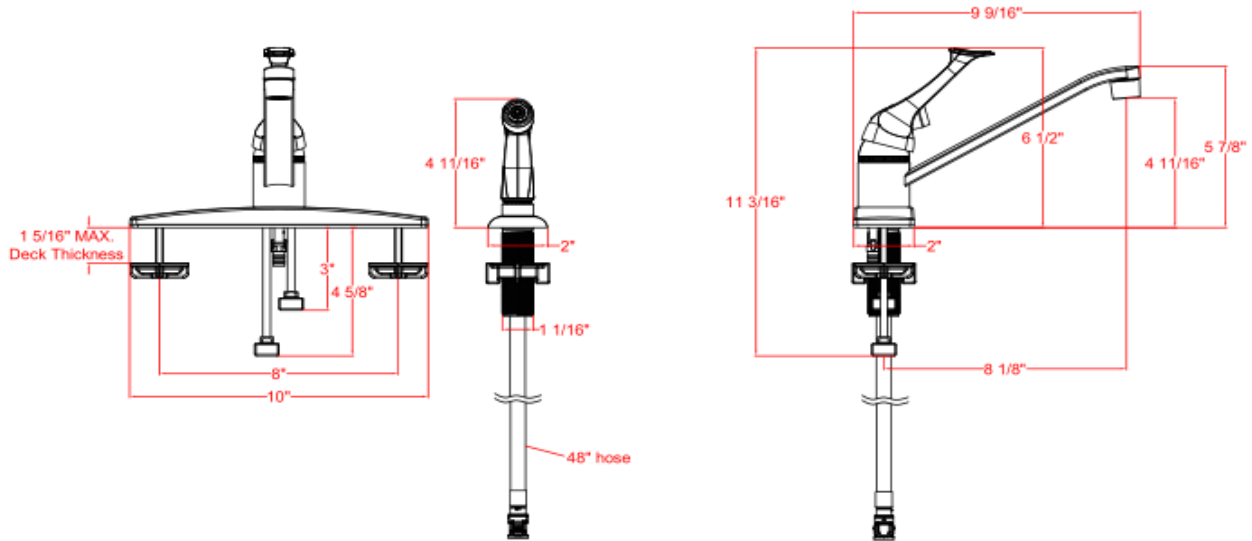

Dimensions

Warranty & Compliances

Warranty	Lifetime Limited Warranty
IAPMO/UPC	UPC & cUPC Compliant
ASME	ASME A112.18.1/CSA B125.1
ANSI	Compliant
ADA	Compliant
NSF	Compliant
Lead Free	Fed. P.L. 111-380 (1/2014)
Watersense	Compliant

Order Codes & Finishes/Colors

Polished Chrome W/sprayer	546010
Polished Chrome W/O sprayer	546002

Type:

Job:

Order Code:

Approvals:

Design House reserves the right to make changes in materials, specifications & models at any time. Design House also reserves the right to discontinue product without notice or obligation.