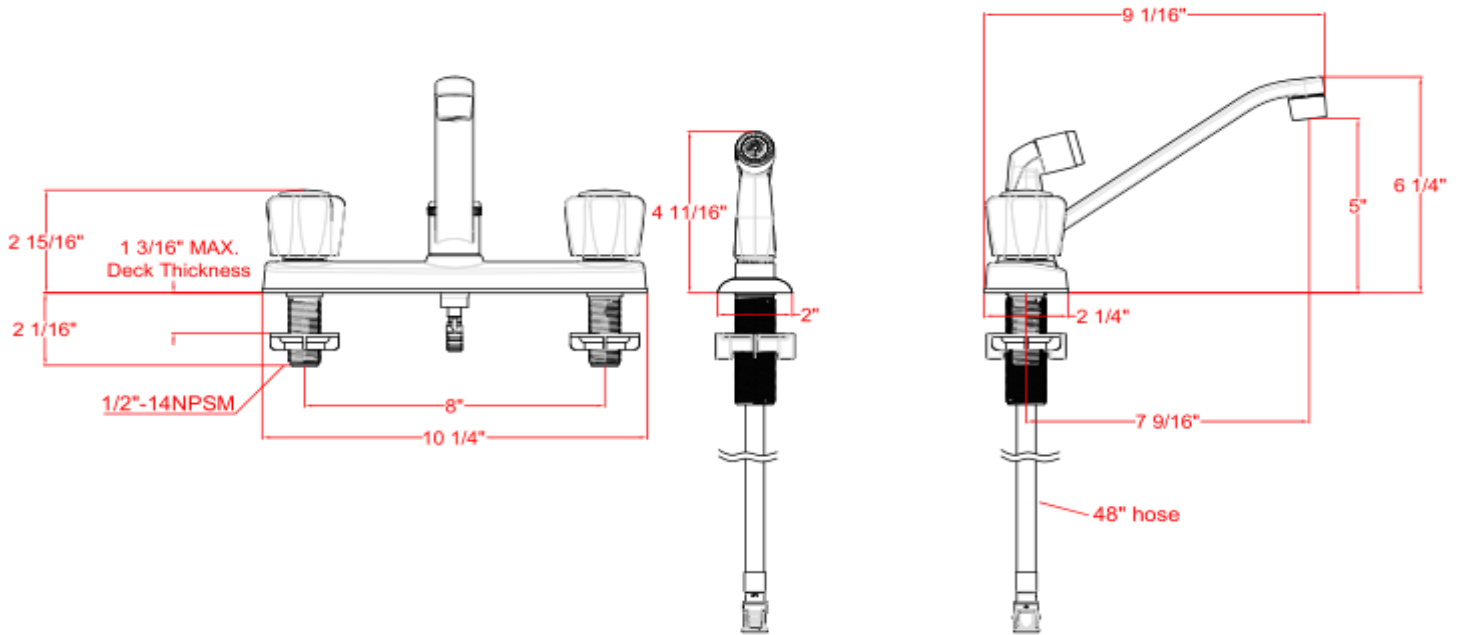

## Specifications

<b>Flow Rate (GPM)</b>	1.8 GPM @ 60 psi
<b>Material Content</b>	AB1953 platform hybrid body with acrylic handle
<b>Cartridge</b>	Washerless cartridge
<b>Sprayer</b>	ABS side sprayer
<b>Lever Handle Operation</b>	(1/4) quarter turn stop
<b>Spout Reach</b>	7-9/16"
<b>Spout Height</b>	5"
<b>Mounting Holes</b>	3
<b>Max Deck Thickness</b>	1-3/16"

## Dimensions