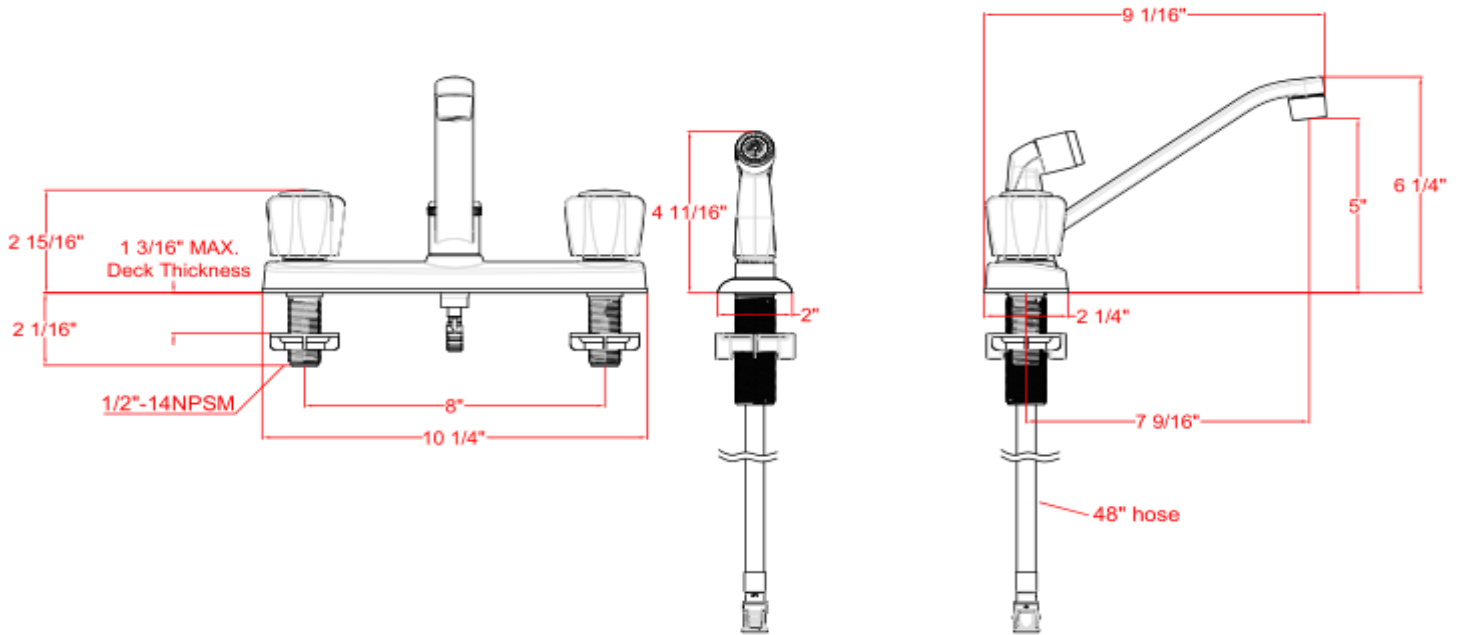

Dimensions

Warranty & Compliances

Warranty	Lifetime Limited Warranty
IAPMO/UPC	UPC & cUPC Compliant
ASME	ASME A112.18.1/CSA B125.1
ANSI	Compliant
ADA	Compliant
NSF	Compliant
Lead Free	Fed. P.L. 111-380 (1/2014)
Watersense	Compliant

Order Codes & Finishes/Colors

Polished Chrome W/sprayer	545996
Polished Chrome W/O sprayer	545988

Type:
Job:
Order Code:
Approvals:

Design House reserves the right to make changes in materials, specifications & models at any time. Design House also reserves the right to discontinue product without notice or obligation.