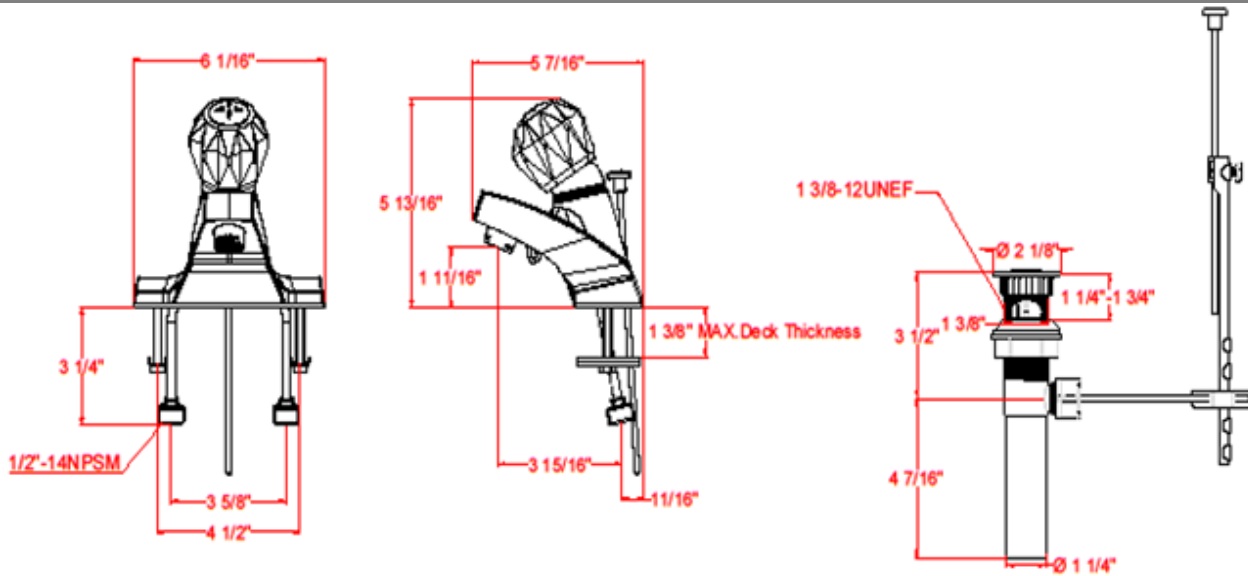

# MILLBRIDGE Single Handle 4" cc Lavatory Faucet

## Specifications

<b>Material Content</b>	Hybrid Valve Body, Zinc housing, PE throat cover
<b>Pop-Up Drain</b>	ABS Pop-Up
<b>Spout Reach</b>	3-15/16"
<b>Cartridge</b>	Washerless with brass insert
<b>Lever Handle Operation</b>	Rounded Acrylic Knob , (1/4) quarter turn stop
<b>Max Waterflow (GPM)</b>	1.5 GPM @ 60psi

## Dimensions