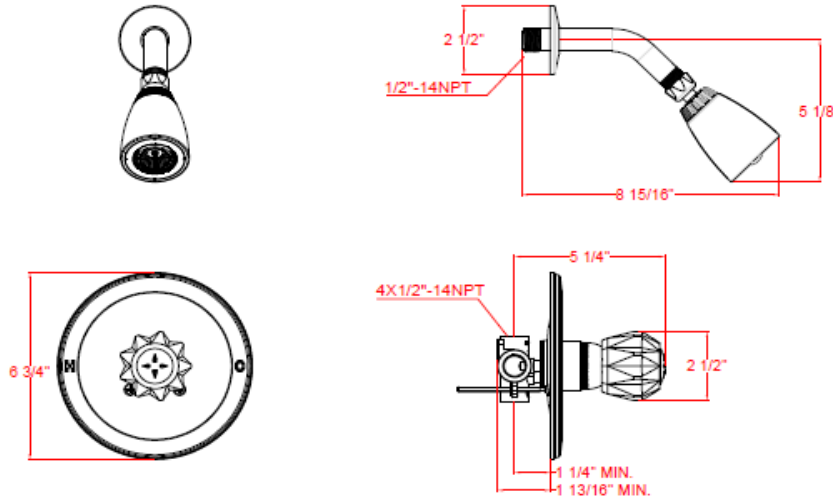

Dimensions

Warranty & Compliances

Warranty	Lifetime Limited Warranty; Lifetime Limited Finish Warranty
IAPMO/UPC	CUPC compliant
ASME	ASME A112.18.1-05
CSA	CSA B125.1-05
ADA	Non-compliant

Order Codes & Finishes/Colors

Polished Chrome

545939

Type:

Job:

Order Code:

Approvals:

Design House reserves the right to make changes in materials, specifications & models at any time. Design House also reserves the right to discontinue product without notice or obligation.