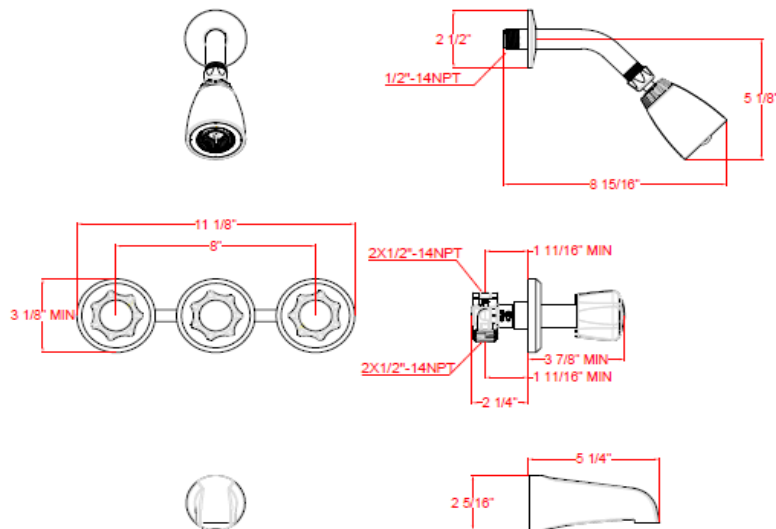

Dimensions

Warranty & Compliances

Warranty	Lifetime Limited Warranty; Limited Finish Warranty
IAPMO/UPC	CUPC compliant
ASME	ASME A112.18.1-05
CSA	CSA B125.1-05
ADA	Non-compliant

Order Codes & Finishes/Colors

Polished Chrome 545913

Type:

Job:

Order Code:

Approvals:

Design House reserves the right to make changes in materials, specifications & models at any time. Design House also reserves the right to discontinue product without notice or obligation.