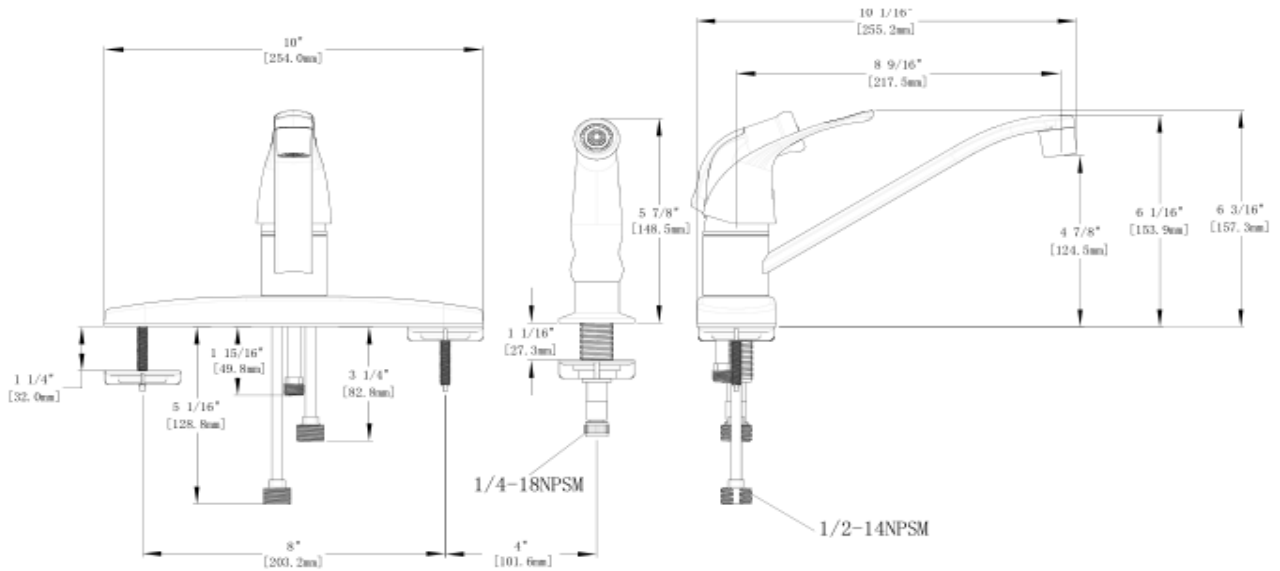

## Specifications

<b>Flow Rate (GPM)</b>	1.8 GPM @ 60 psi
<b>Material Content</b>	AB1953 platform hybrid body with zinc handle
<b>Cartridge</b>	Ball cartridge
<b>Sprayer</b>	ABS side sprayer
<b>Lever Handle Operation</b>	(1/4) quarter turn stop
<b>Spout Reach</b>	8-9/16"
<b>Spout Height</b>	4-7/8"
<b>Mounting Holes</b>	3
<b>Max Deck Thickness</b>	1-1/4"

## Dimensions