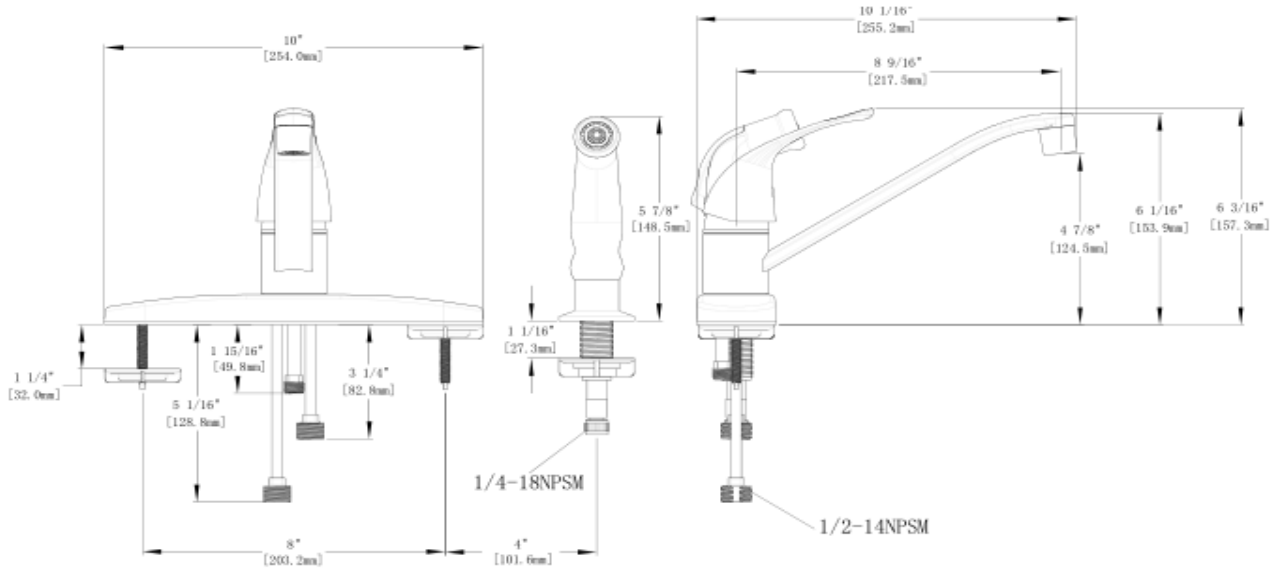

## Specifications

<b>Flow Rate (GPM)</b>	1.8 GPM @ 60 psi
<b>Material Content</b>	AB1953 platform hybrid body with zinc handle
<b>Cartridge</b>	Ball cartridge
<b>Sprayer</b>	ABS side sprayer
<b>Lever Handle Operation</b>	(1/4) quarter turn stop
<b>Spout Reach</b>	8-9/16"
<b>Spout Height</b>	4-7/8"
<b>Mounting Holes</b>	3
<b>Max Deck Thickness</b>	1-1/4"

## Dimensions