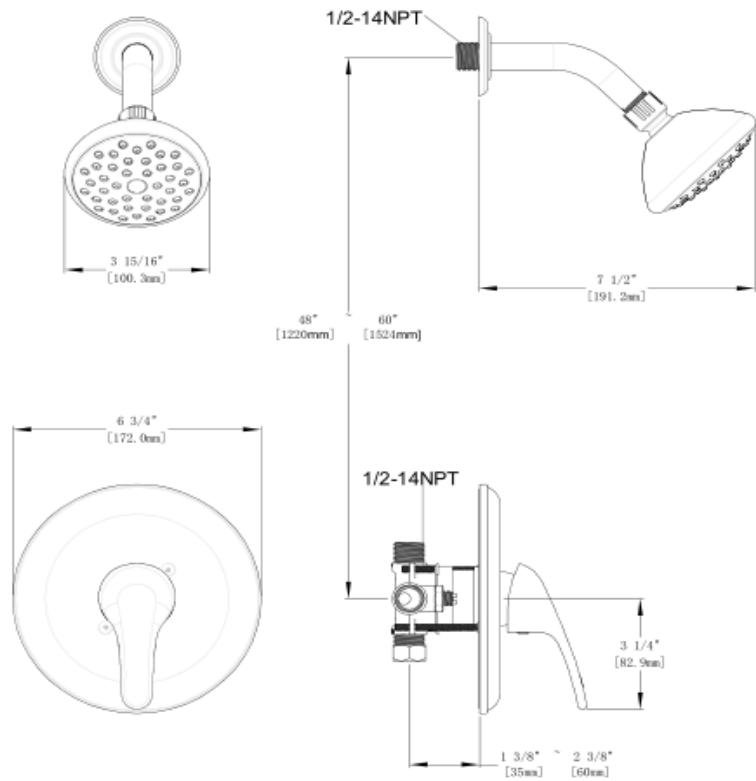

Middleton Single Handle Shower Only Faucet

Specifications

Handle	Zinc handle
Escutcheon	Stainless steel material, with laser H&C letters
Cartridge	Ceramic cartridge
Valve Kit	Pressure balance valve kit with waater stop and brass plug
Waterway	Brass
Shower Head	Three function ABS shower head
Shower Arm	Stainless steel
Flow Rate	2.2 GPM @ 80 psi

Dimensions

Warranty & Compliances

Warranty	Lifetime Limited Warranty
IAPMO/UPC	cUPC Compliant
ASME	ASME A112.18.1/CSA B125.1
ADA	Compliant
Watersense	Compliant

Order Codes & Finishes/Colors

Polished Chrome	545806	
Satin Nickel (US15)	545780	
Oil Rubbed Bronze(US10B)	545798	